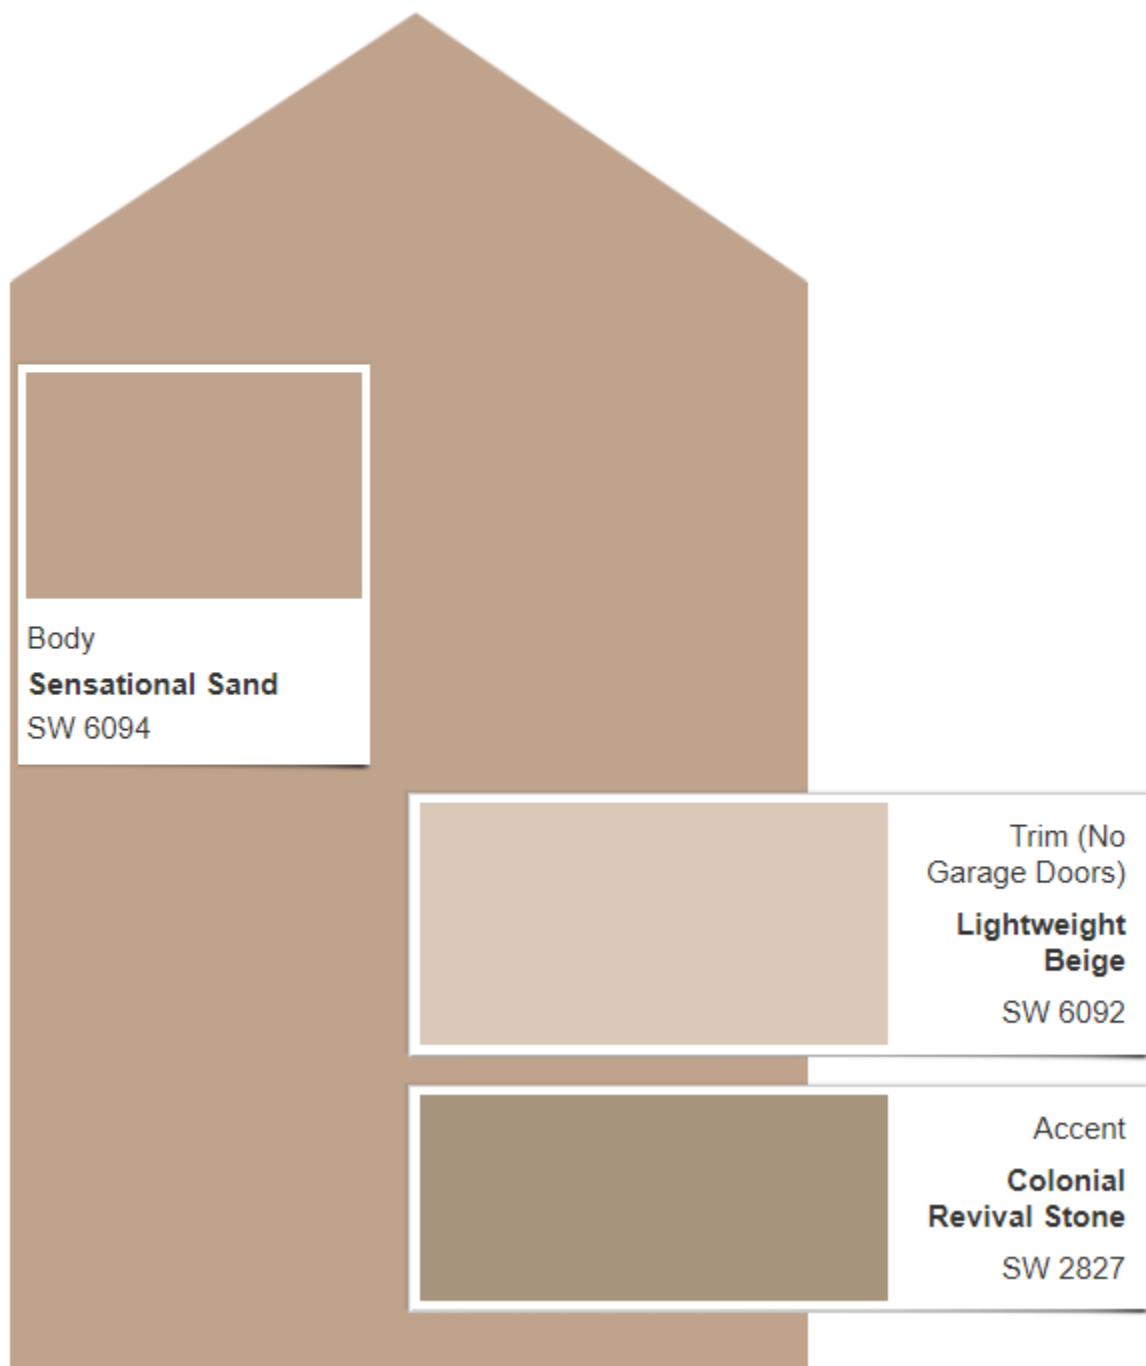

Actual color may vary from on-screen representation. To confirm your color choices prior to purchase, please view a physical color chip, color card, or painted sample.

[Print this Scheme](#)

Scheme 705

Actual color may vary from on-screen representation. To confirm your color choices prior to purchase, please view a physical color chip, color card, or painted sample.

[Print this Scheme](#)

Scheme 710

Actual color may vary from on-screen representation. To confirm your color choices prior to purchase, please view a physical color chip, color card, or painted sample.

[Print this Scheme](#)

Scheme 711

Actual color may vary from on-screen representation. To confirm your color choices prior to purchase, please view a physical color chip, color card, or painted sample.

[Print this Scheme](#)

Scheme 715