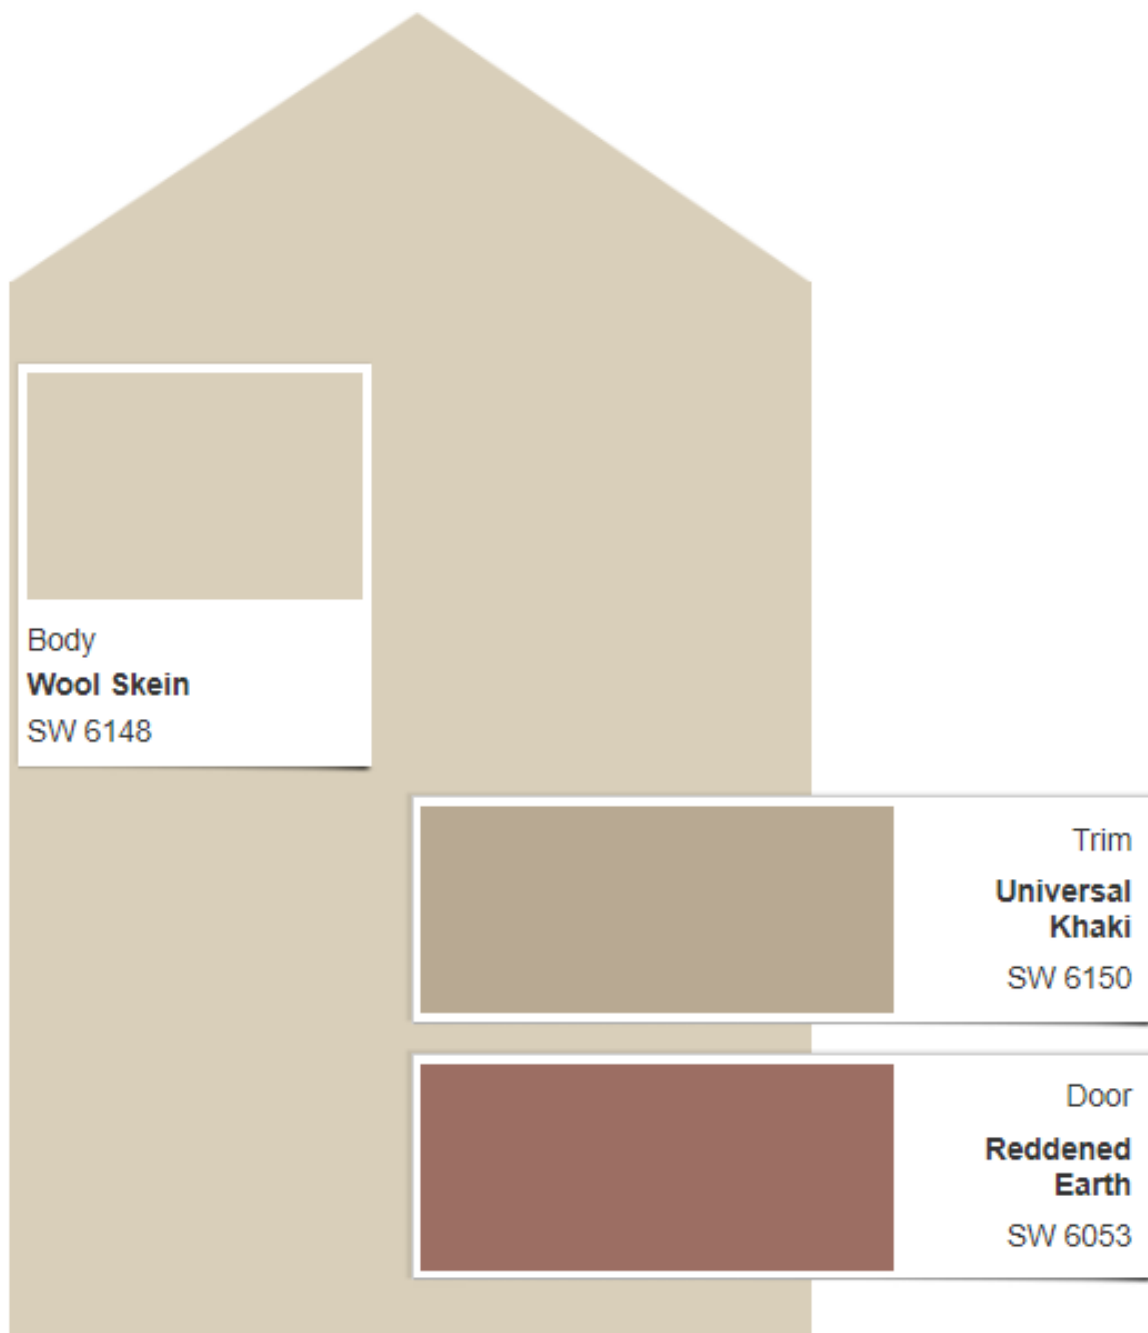

Package A2

Actual color may vary from on-screen representation. To confirm your color choices prior to purchase, please view a physical color chip, color card, or painted sample.

[Print this Scheme](#)