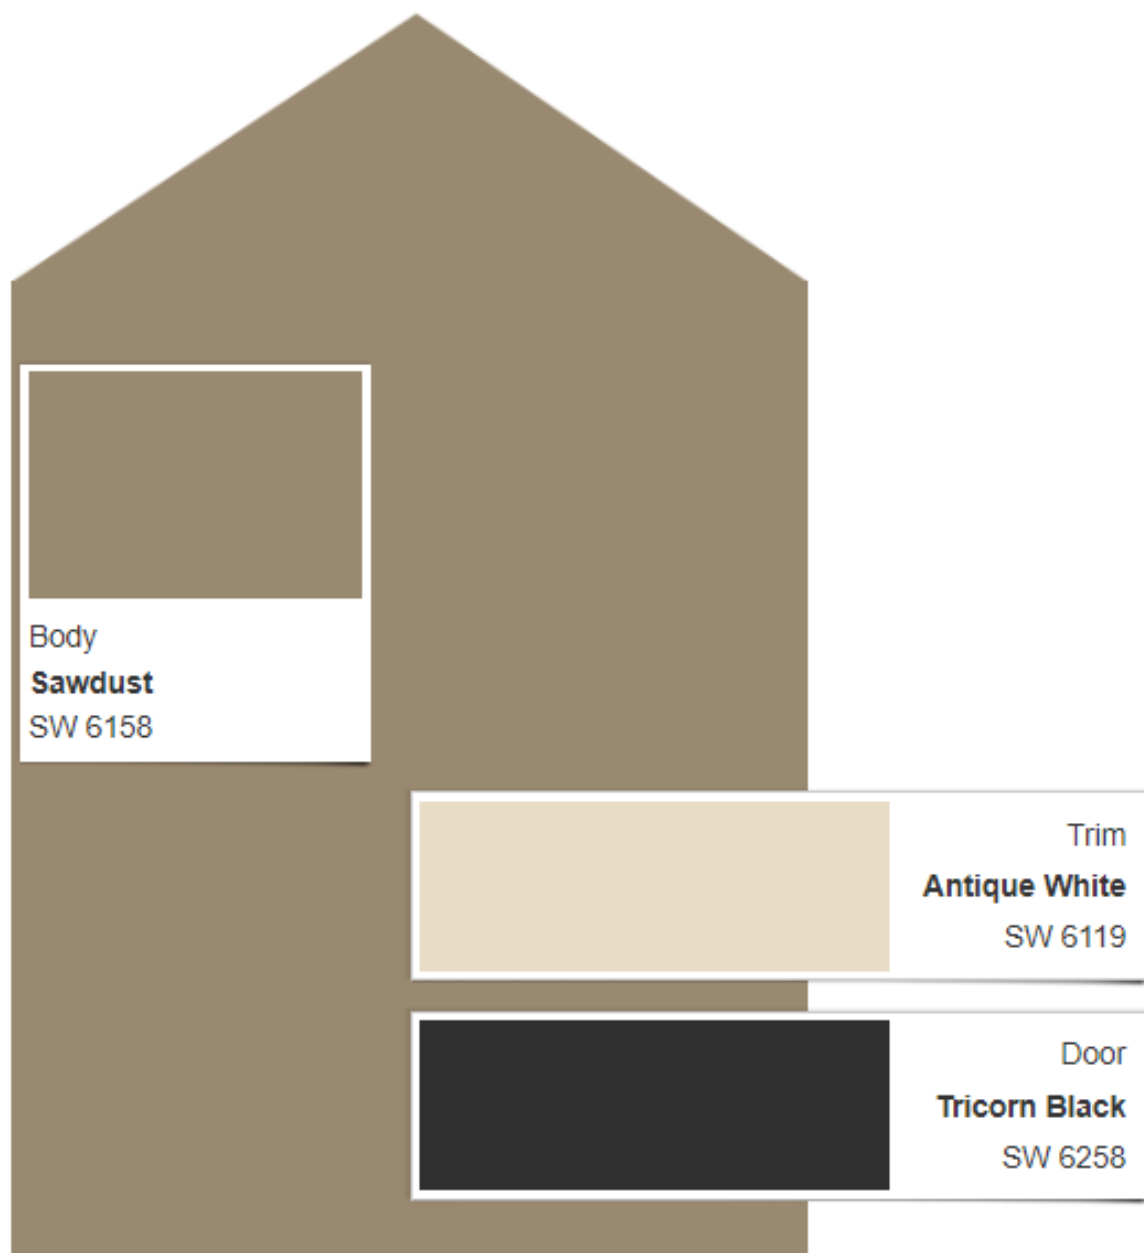

[Print this Scheme](#)

Scheme 20

Actual color may vary from on-screen representation. To confirm your color choices prior to purchase, please view a physical color chip, color card, or painted sample.

[Print this Scheme](#)

Scheme 22

Actual color may vary from on-screen representation. To confirm your color choices prior to purchase, please view a physical color chip, color card, or painted sample.

[Print this Scheme](#)

Scheme 700

Scheme 701

Actual color may vary from on-screen representation. To confirm your color choices prior to purchase, please view a physical color chip, color card, or painted sample.

[Print this Scheme](#)

Scheme 704