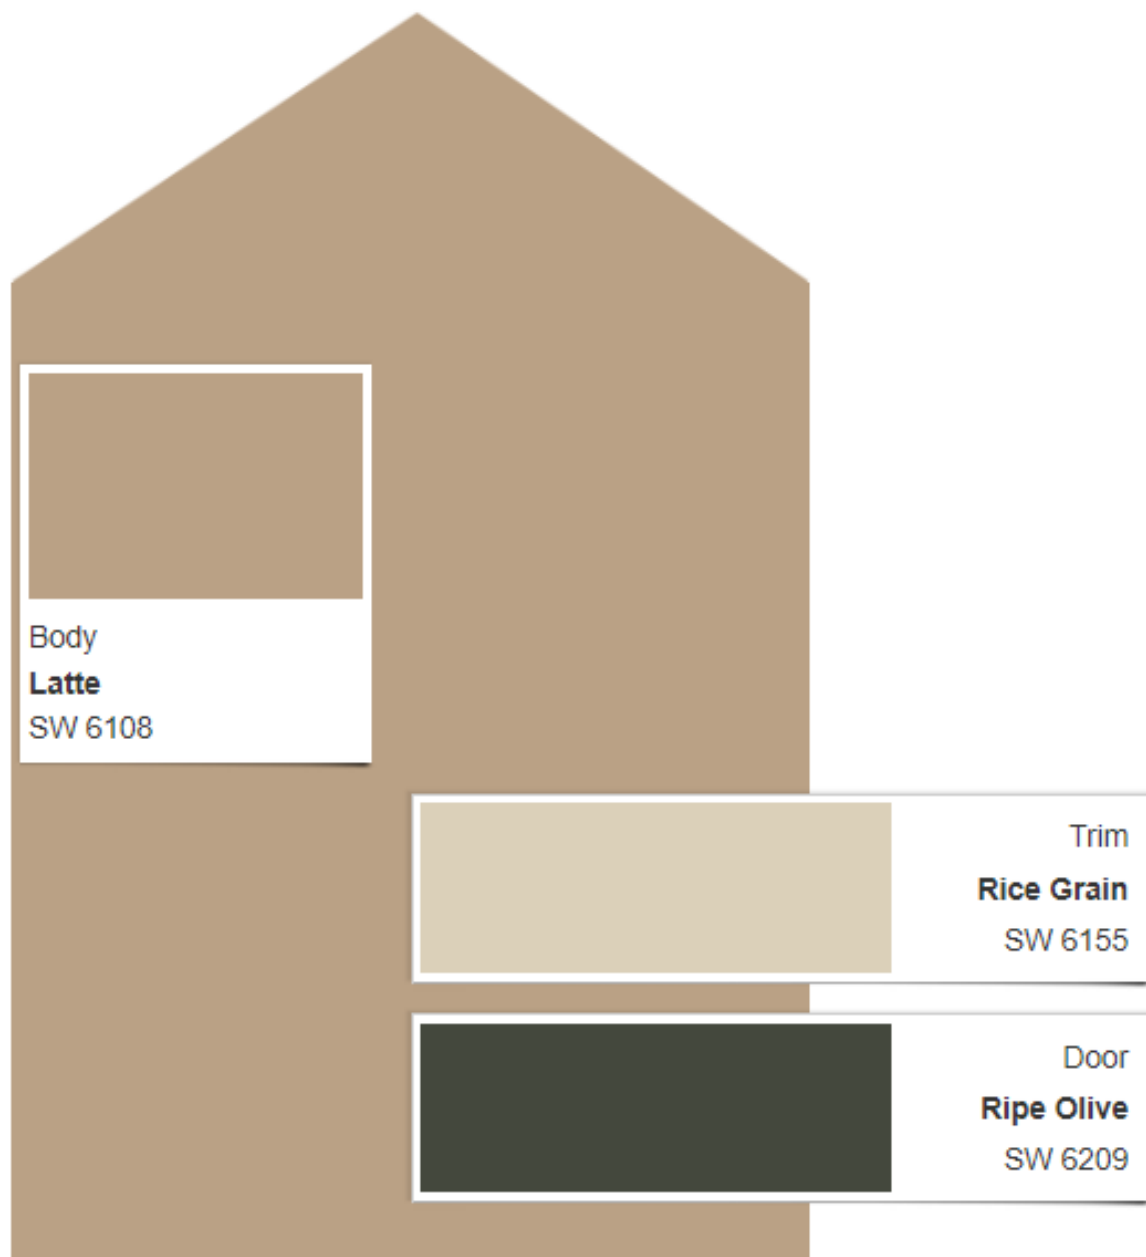

[Print this Scheme](#)

Scheme 22 reversible

Actual color may vary from on-screen representation. To confirm your color choices prior to purchase, please view a physical color chip, color card, or painted sample.

Actual color may vary from on-screen representation. To confirm your color choices prior to purchase, please view a physical color chip, color card, or painted sample.

[Print this Scheme](#)

Package D2

Actual color may vary from on-screen representation. To confirm your color choices prior to purchase, please view a physical color chip, color card, or painted sample.

[Print this Scheme](#)

Package E2

Actual color may vary from on-screen representation. To confirm your color choices prior to purchase, please view a physical color chip, color card, or painted sample.

[Print this Scheme](#)

Package F2

Actual color may vary from on-screen representation. To confirm your color choices prior to purchase, please view a physical color chip, color card, or painted sample.

[Print this Scheme](#)

Package G2