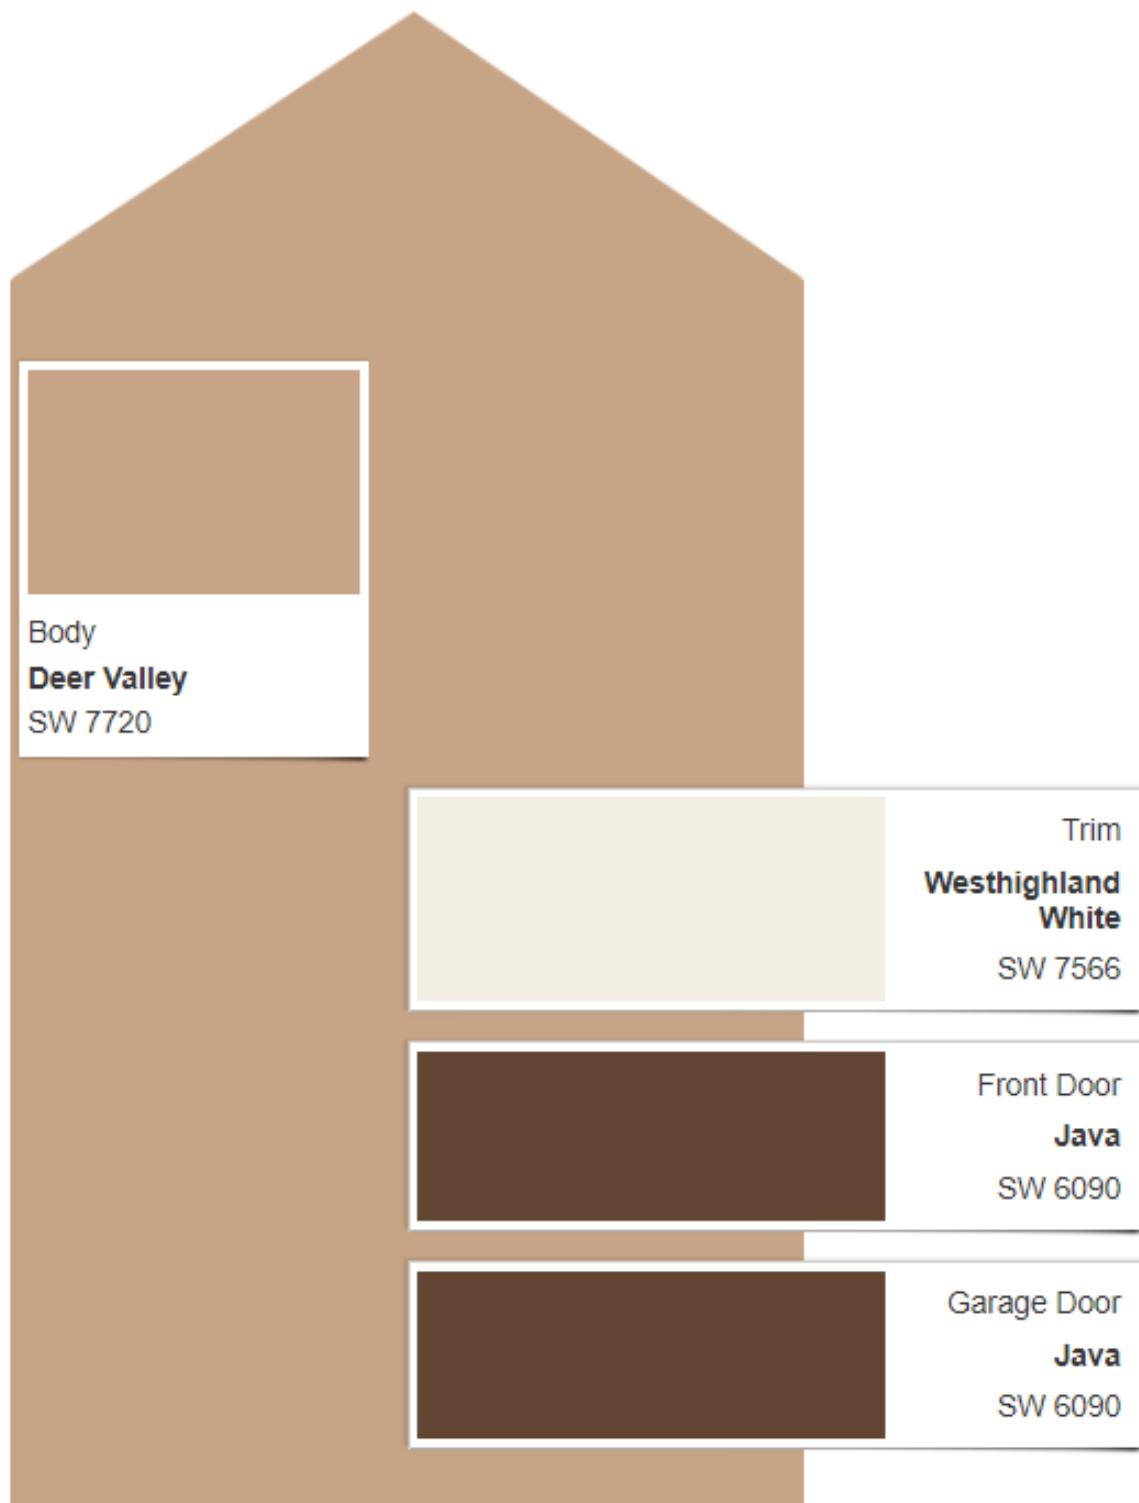

Scheme 1

Actual color may vary from on-screen representation. To confirm your color choices prior to purchase, please view a physical color chip, color card, or painted sample.

[Print this Scheme](#)

Scheme 2

Actual color may vary from on-screen representation. To confirm your color choices prior to purchase, please view a physical color chip, color card, or painted sample.

[Print this Scheme](#)

Scheme 3

Actual color may vary from on-screen representation. To confirm your color choices prior to purchase, please view a physical color chip, color card, or painted sample.

[Print this Scheme](#)

Scheme 4

Actual color may vary from on-screen representation. To confirm your color choices prior to purchase, please view a physical color chip, color card, or painted sample.

[Print this Scheme](#)

Scheme 718

Actual color may vary from on-screen representation. To confirm your color choices prior to purchase, please view a physical color chip, color card, or painted sample.

[Print this Scheme](#)

Body
Antique White
SW 6119