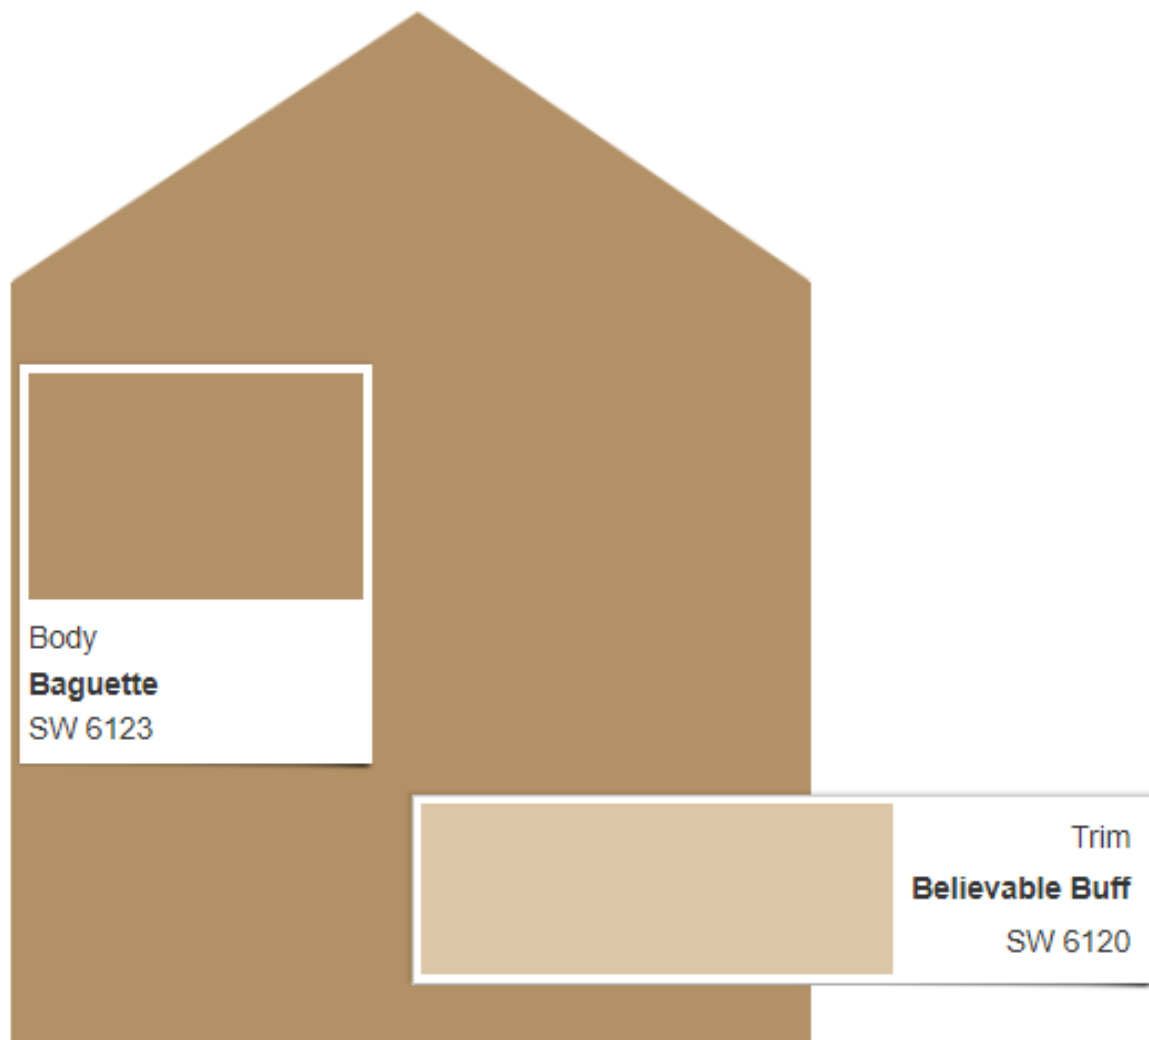

Scheme 5 reversible

Actual color may vary from on-screen representation. To confirm your color choices prior to purchase, please view a physical color chip, color card, or painted sample.

[Print this Scheme](#)