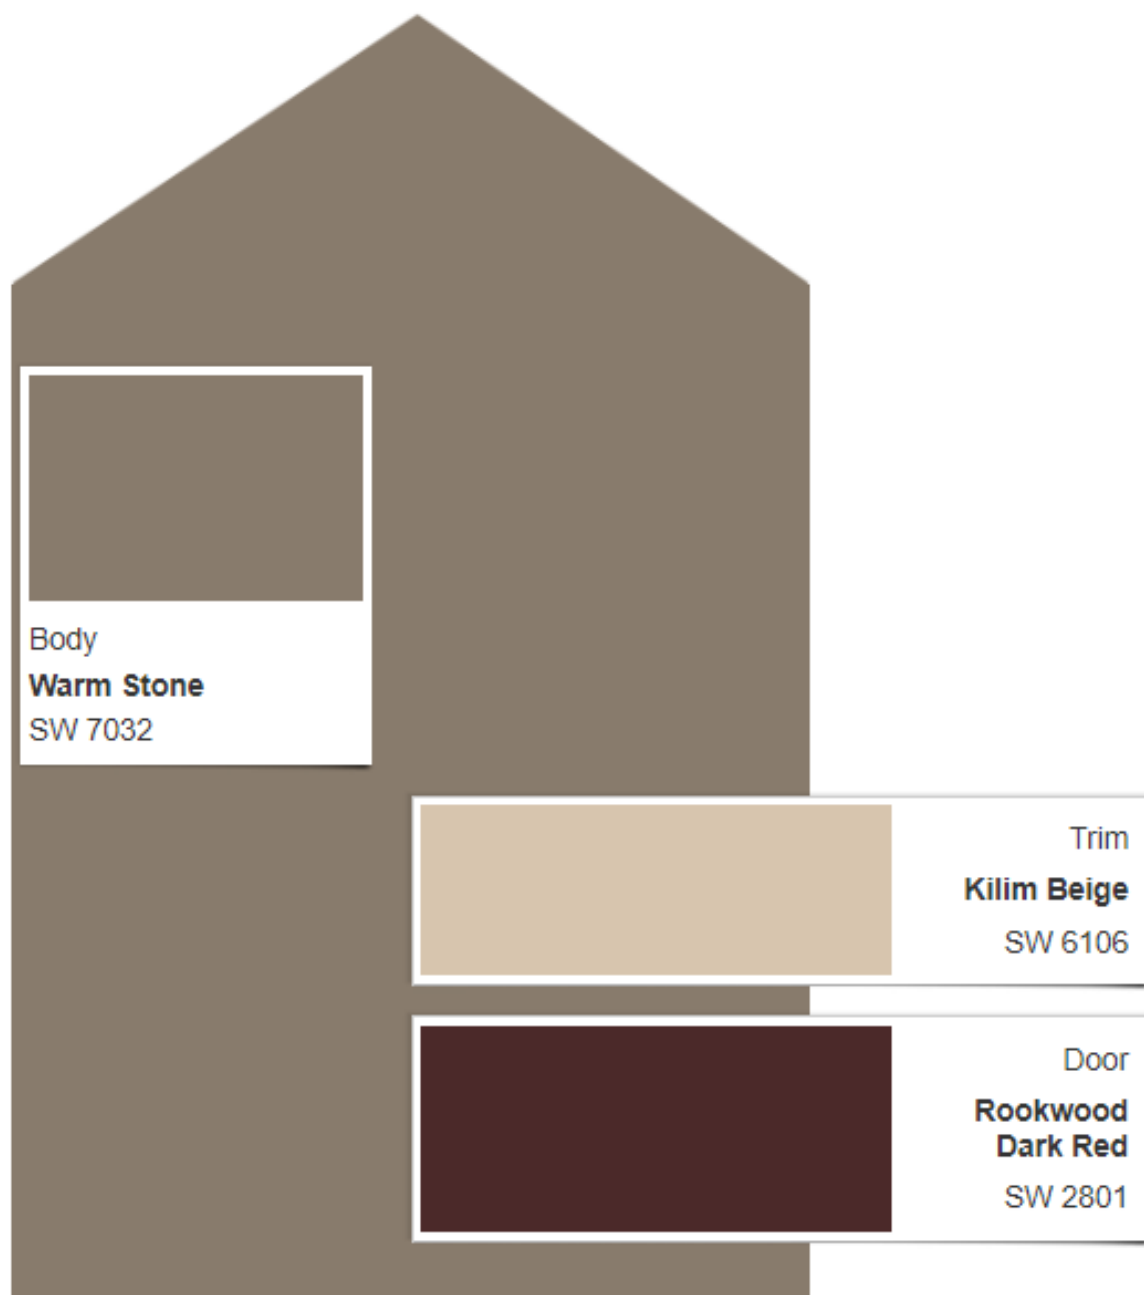

Package P2

Actual color may vary from on-screen representation. To confirm your color choices prior to purchase, please view a physical color chip, color card, or painted sample.

[Print this Scheme](#)