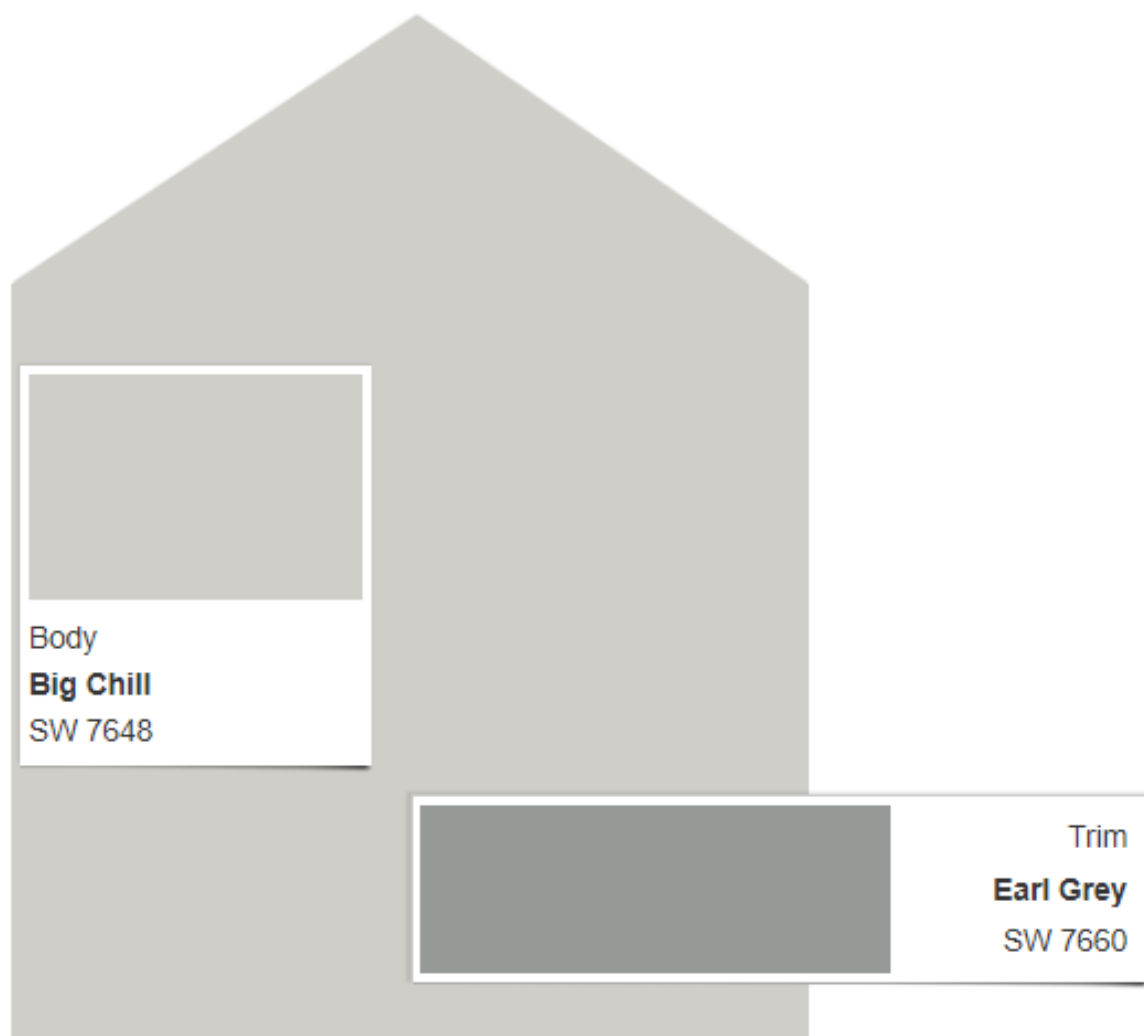

Scheme 14

Actual color may vary from on-screen representation. To confirm your color choices prior to purchase, please view a physical color chip, color card, or painted sample.

[Print this Scheme](#)