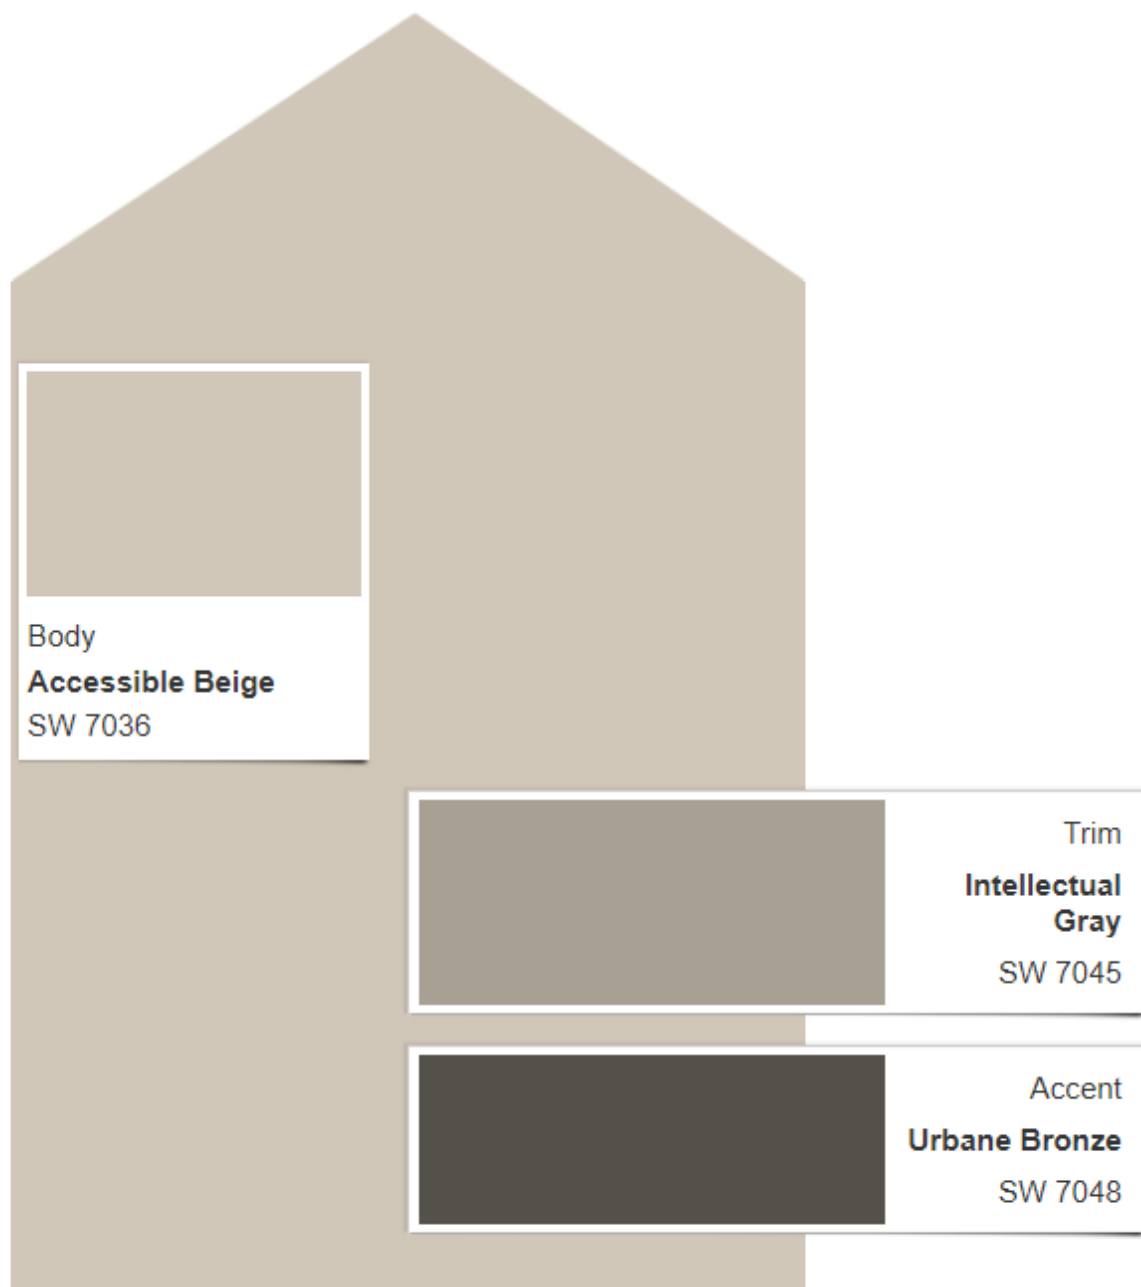

Package F2

Actual color may vary from on-screen representation. To confirm your color choices prior to purchase, please view a physical color chip, color card, or painted sample.

[Print this Scheme](#)

Package G2

Actual color may vary from on-screen representation. To confirm your color choices prior to purchase, please view a physical color chip, color card, or painted sample.

[Print this Scheme](#)

Package H2

Actual color may vary from on-screen representation. To confirm your color choices prior to purchase, please view a physical color chip, color card, or painted sample.

[Print this Scheme](#)

Package 12

Actual color may vary from on-screen representation. To confirm your color choices prior to purchase, please view a physical color chip, color card, or painted sample.

[Print this Scheme](#)