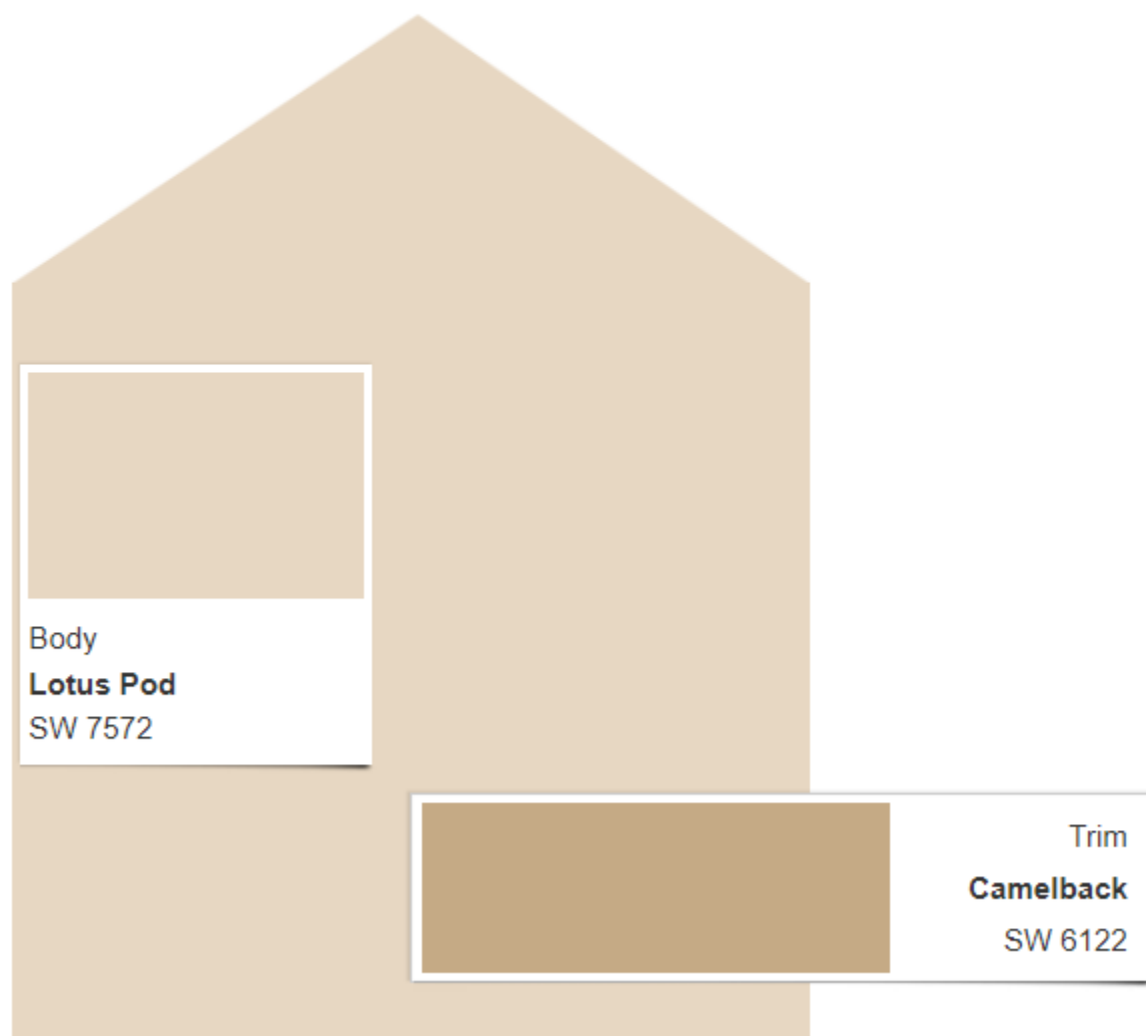

Scheme 1 reversible

Actual color may vary from on-screen representation. To confirm your color choices prior to purchase, please view a physical color chip, color card, or painted sample.

[Print this Scheme](#)