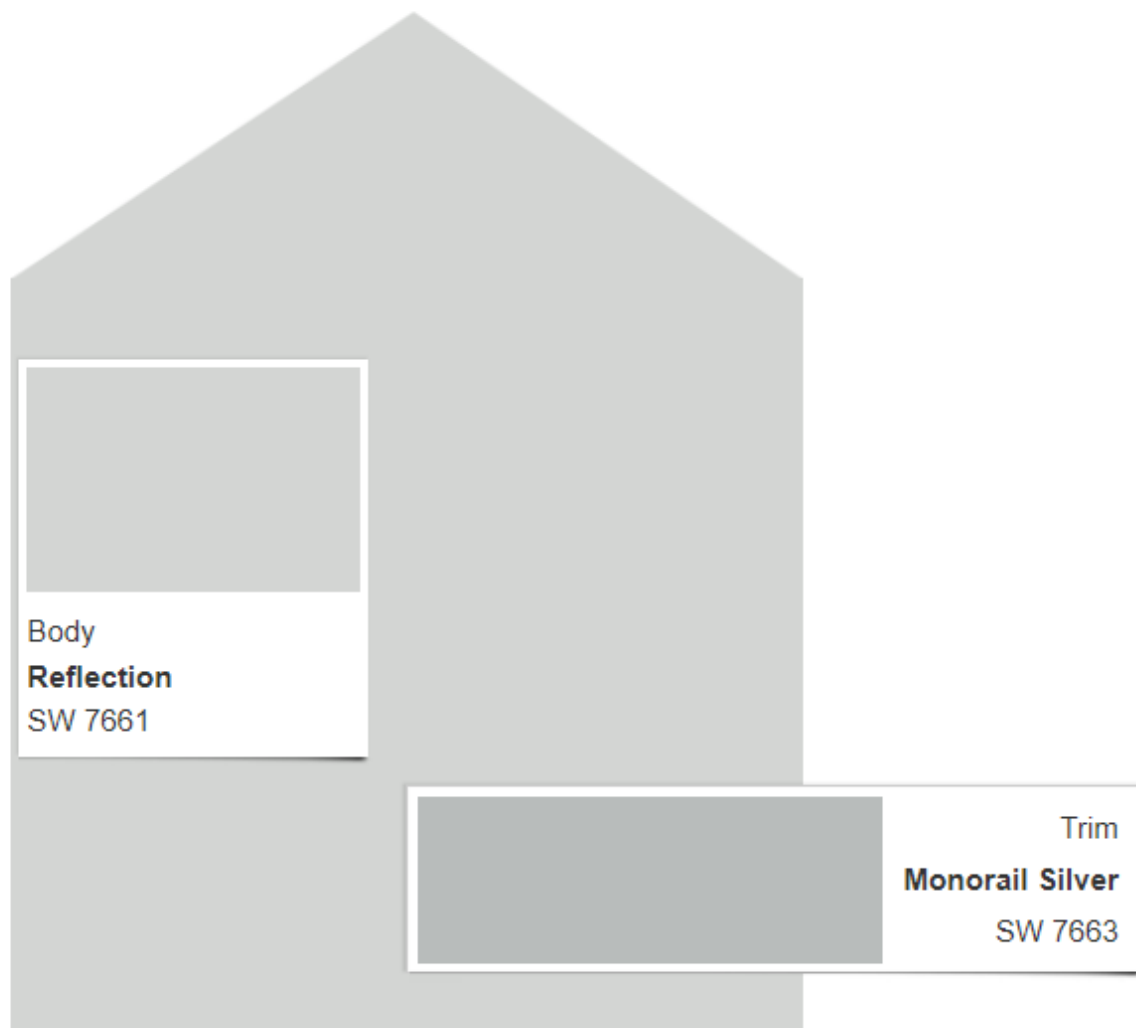

Scheme 20

Actual color may vary from on-screen representation. To confirm your color choices prior to purchase, please view a physical color chip, color card, or painted sample.

[Print this Scheme](#)