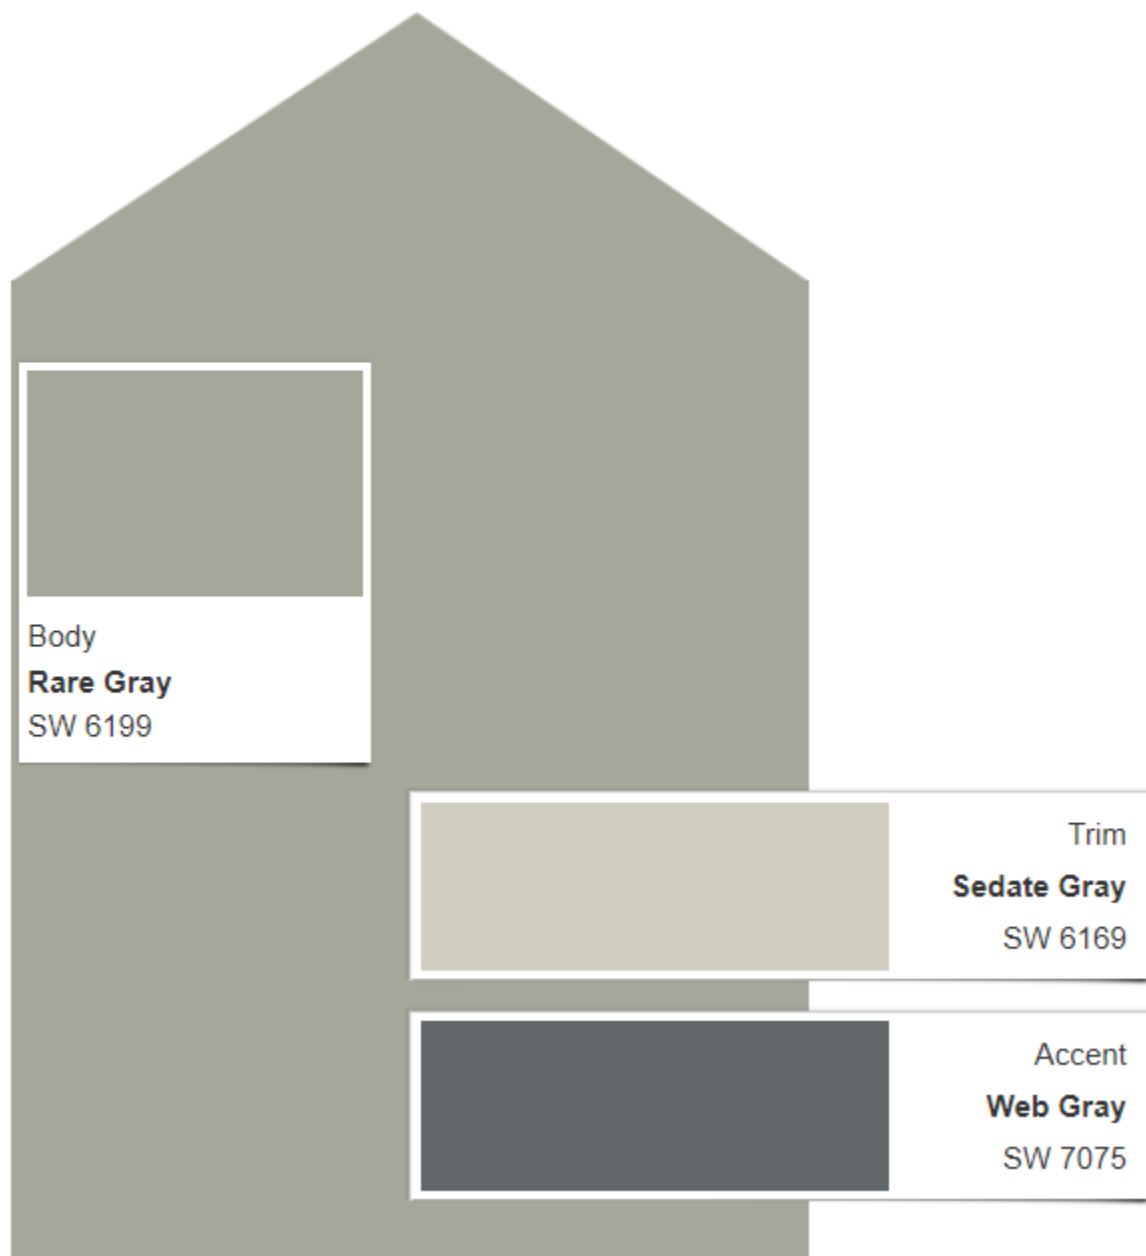

Package V2

Actual color may vary from on-screen representation. To confirm your color choices prior to purchase, please view a physical color chip, color card, or painted sample.

[Print this Scheme](#)