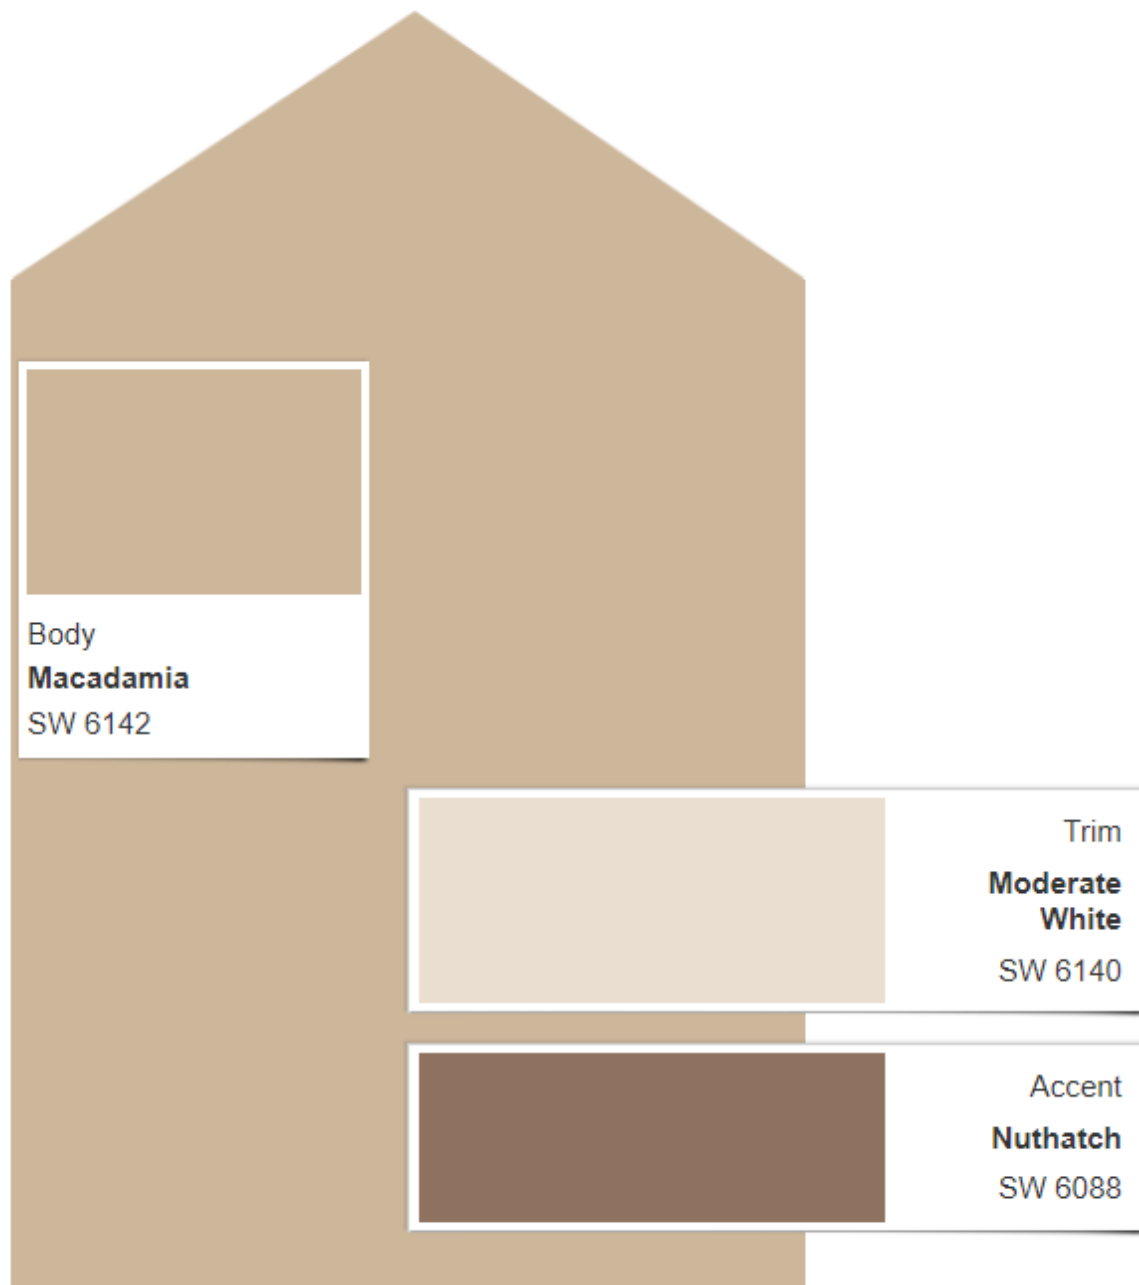

Scheme 718

Actual color may vary from on-screen representation. To confirm your color choices prior to purchase, please view a physical color chip, color card, or painted sample.

[Print this Scheme](#)

Body
Antique White
SW 6119

Trim
Believable Buff
SW 6120

Door
Bunglehouse Gray
SW 2845

Scheme 720

Actual color may vary from on-screen representation. To confirm your color choices prior to purchase, please view a physical color chip, color card, or painted sample.

[Print this Scheme](#)

Scheme 1 reversible

Actual color may vary from on-screen representation. To confirm your color choices prior to purchase, please view a physical color chip, color card, or painted sample.

[Print this Scheme](#)

Scheme 3 reversible

Actual color may vary from on-screen representation. To confirm your color choices prior to purchase, please view a physical color chip, color card, or painted sample.