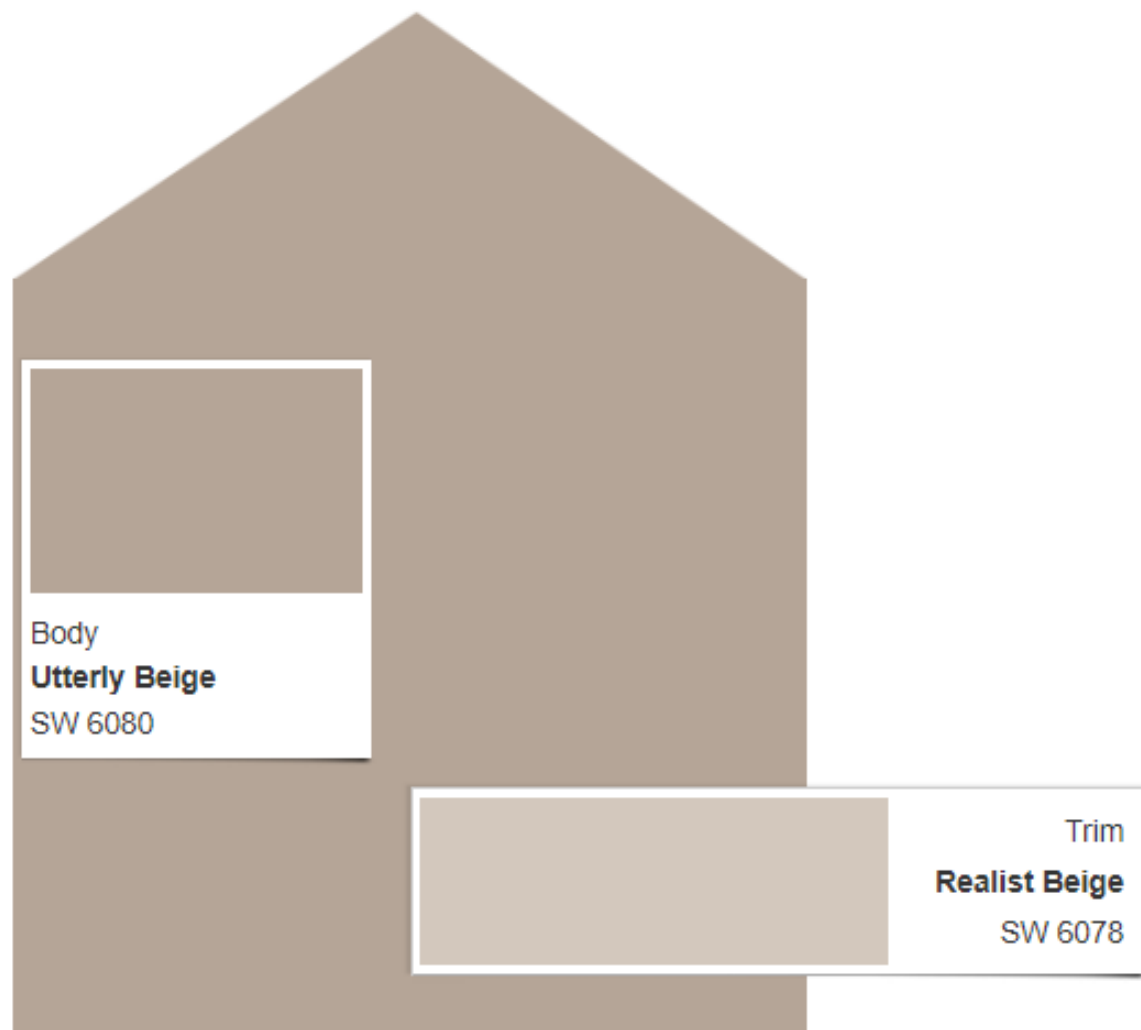

Scheme 21 reversible

Actual color may vary from on-screen representation. To confirm your color choices prior to purchase, please view a physical color chip, color card, or painted sample.

[Print this Scheme](#)