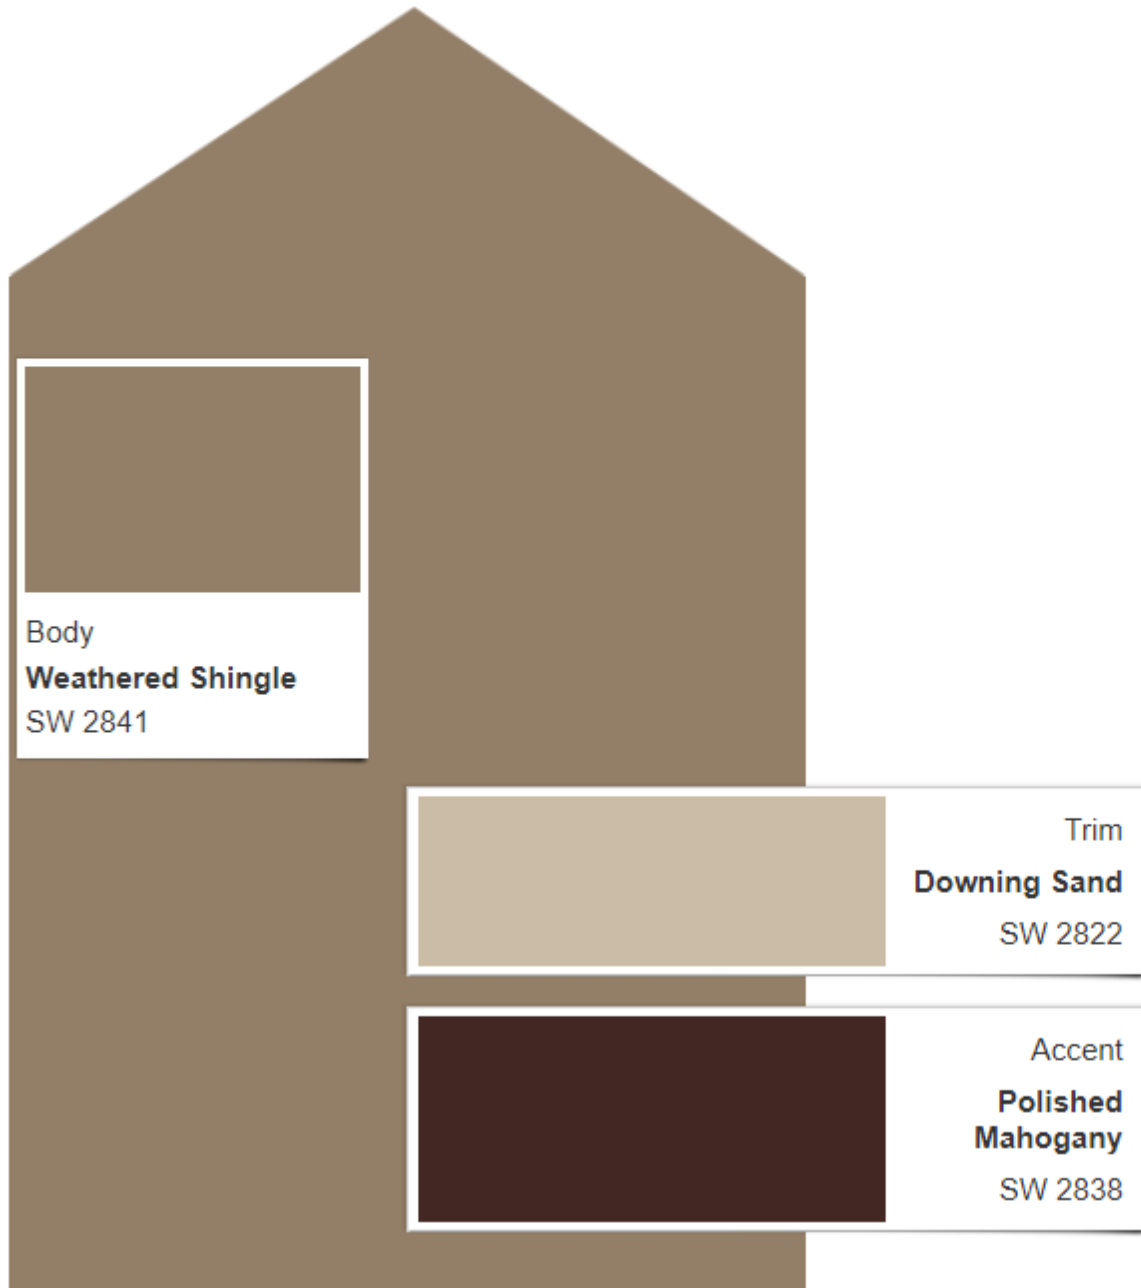

Package J2

Actual color may vary from on-screen representation. To confirm your color choices prior to purchase, please view a physical color chip, color card, or painted sample.

[Print this Scheme](#)