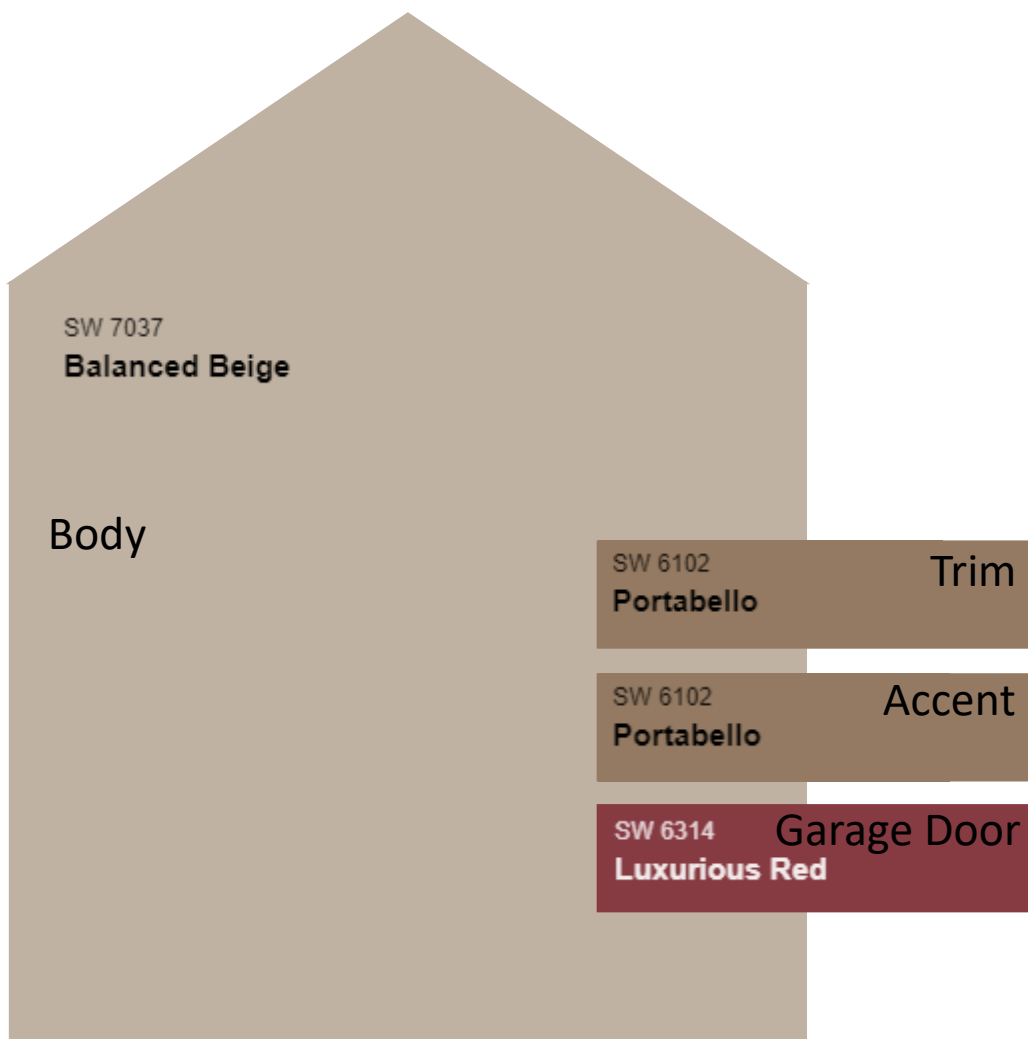

[Print this Scheme](#)

Scheme 20

Actual color may vary from on-screen representation. To confirm your color choices prior to purchase, please view a physical color chip, color card, or painted sample.

[Print this Scheme](#)

Scheme 22

Actual color may vary from on-screen representation. To confirm your color choices prior to purchase, please view a physical color chip, color card, or painted sample.

[Print this Scheme](#)

Scheme 700