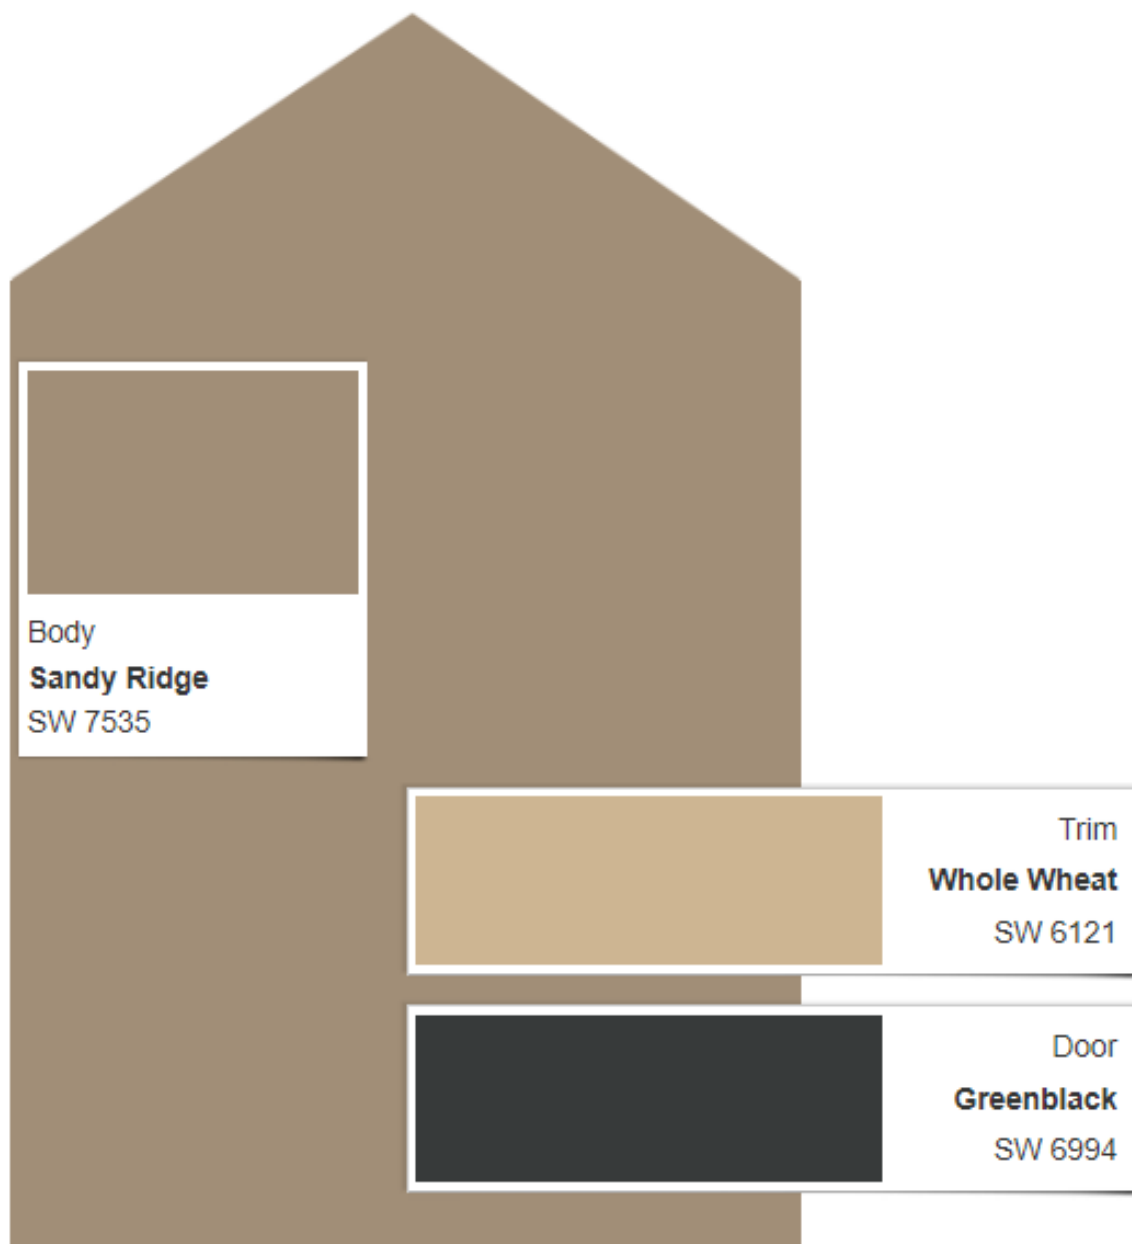

Package 12

Actual color may vary from on-screen representation. To confirm your color choices prior to purchase, please view a physical color chip, color card, or painted sample.

[Print this Scheme](#)