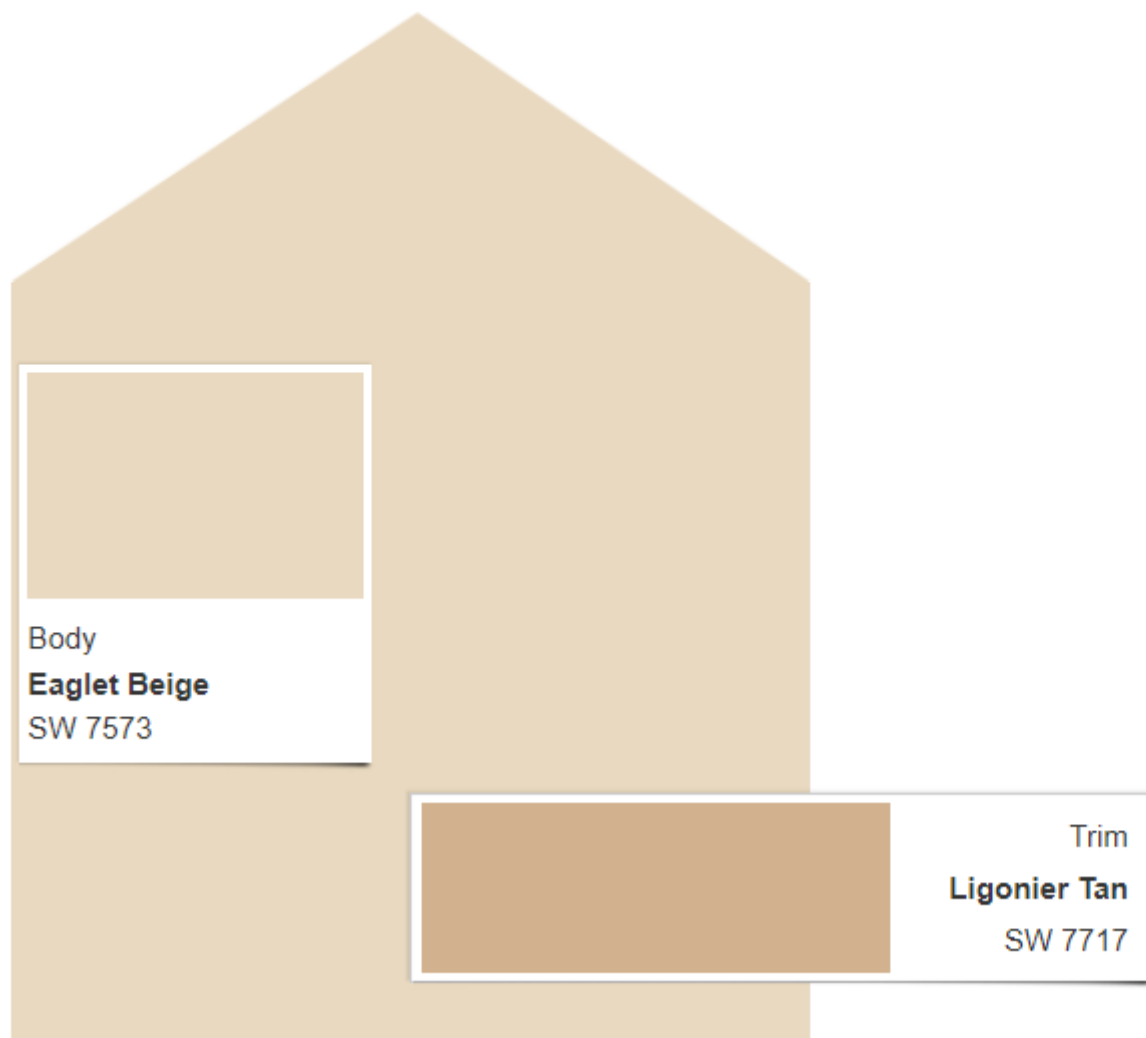

Scheme 12 reversible

Actual color may vary from on-screen representation. To confirm your color choices prior to purchase, please view a physical color chip, color card, or painted sample.

[Print this Scheme](#)