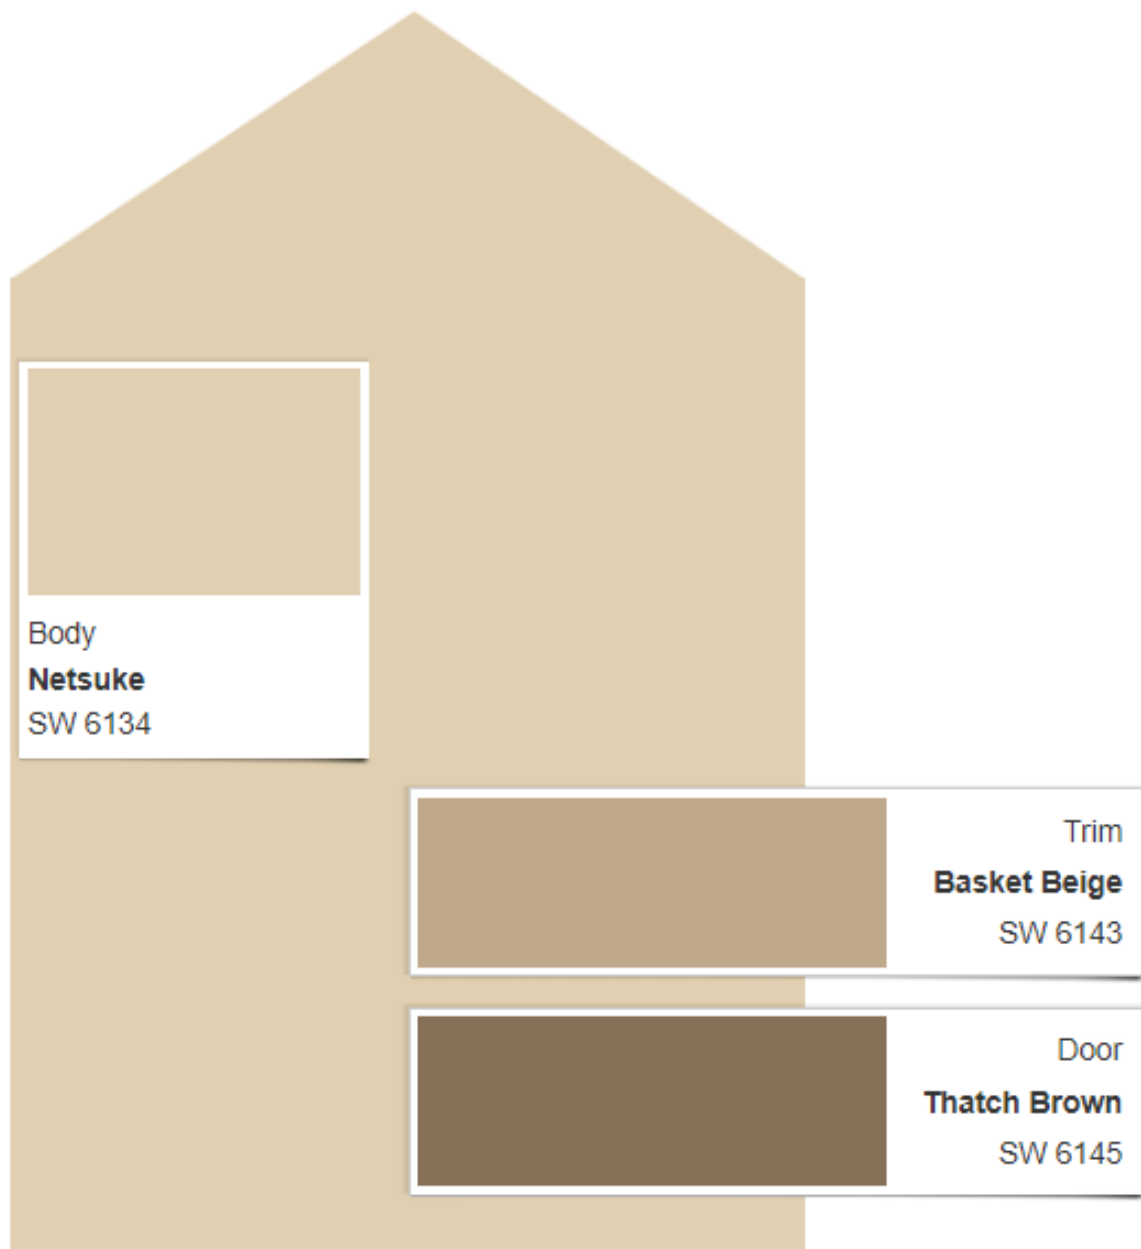

[Print this Scheme](#)

Scheme 710

Actual color may vary from on-screen representation. To confirm your color choices prior to purchase, please view a physical color chip, color card, or painted sample.

[Print this Scheme](#)

Scheme 711

Actual color may vary from on-screen representation. To confirm your color choices prior to purchase, please view a physical color chip, color card, or painted sample.

[Print this Scheme](#)

Scheme 715

Actual color may vary from on-screen representation. To confirm your color choices prior to purchase, please view a physical color chip, color card, or painted sample.

[Print this Scheme](#)

Scheme 716

Actual color may vary from on-screen representation. To confirm your color choices prior to purchase, please view a physical color chip, color card, or painted sample.