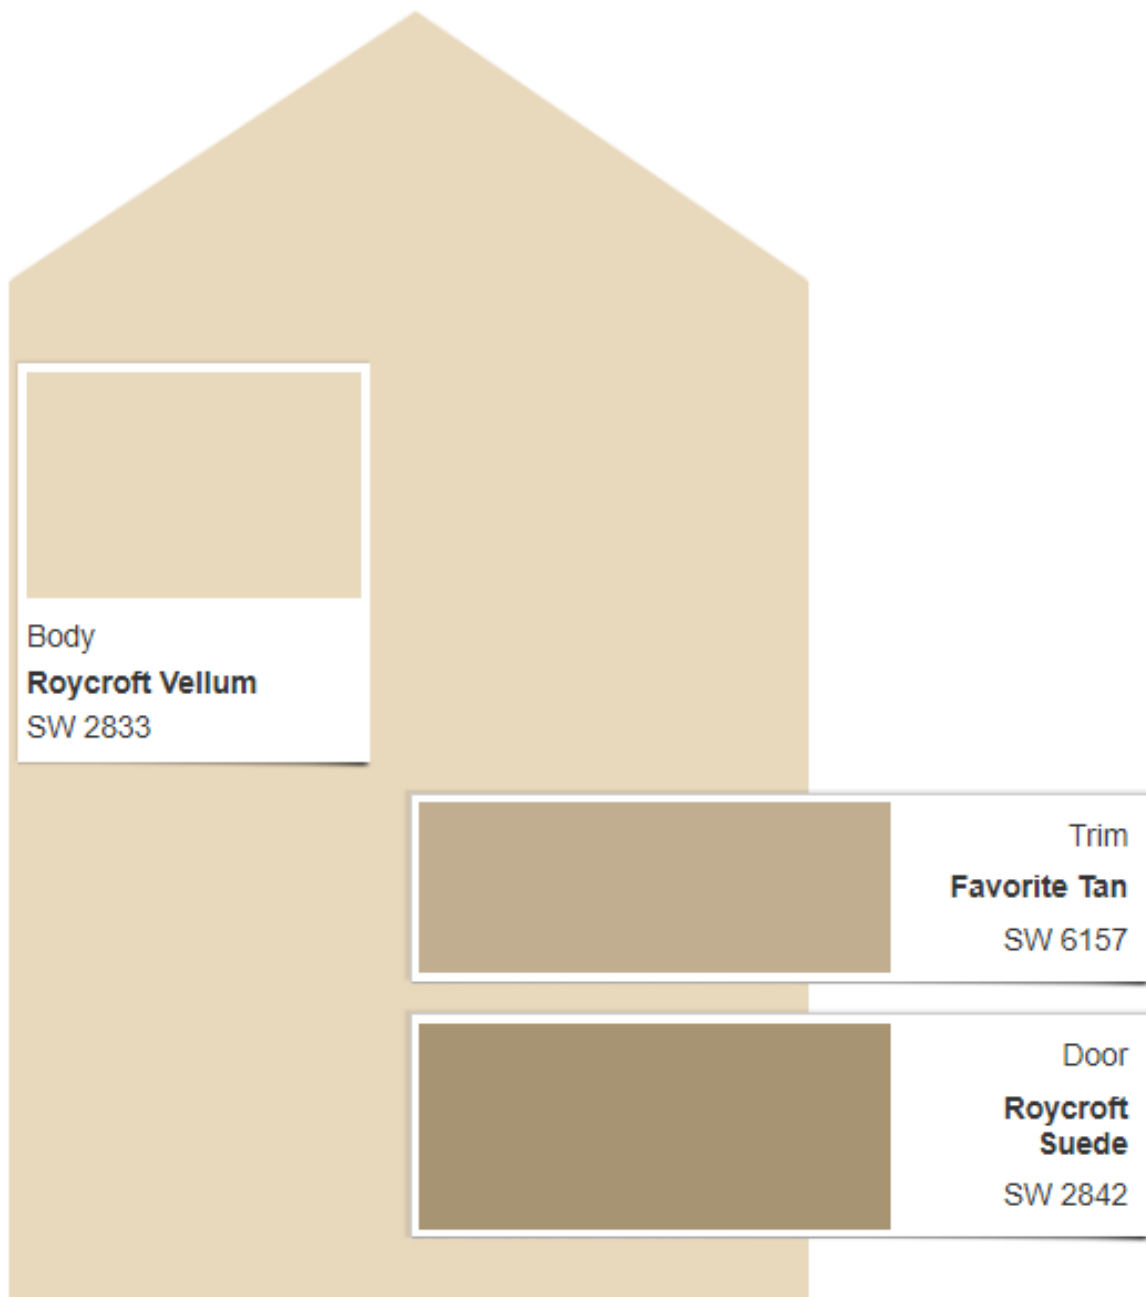

Scheme 701

Actual color may vary from on-screen representation. To confirm your color choices prior to purchase, please view a physical color chip, color card, or painted sample.

[Print this Scheme](#)

Scheme 704

Actual color may vary from on-screen representation. To confirm your color choices prior to purchase, please view a physical color chip, color card, or painted sample.

[Print this Scheme](#)

Scheme 705

Actual color may vary from on-screen representation. To confirm your color choices prior to purchase, please view a physical color chip, color card, or painted sample.

[Print this Scheme](#)

Scheme 710

Actual color may vary from on-screen representation. To confirm your color choices prior to purchase, please view a physical color chip, color card, or painted sample.

[Print this Scheme](#)