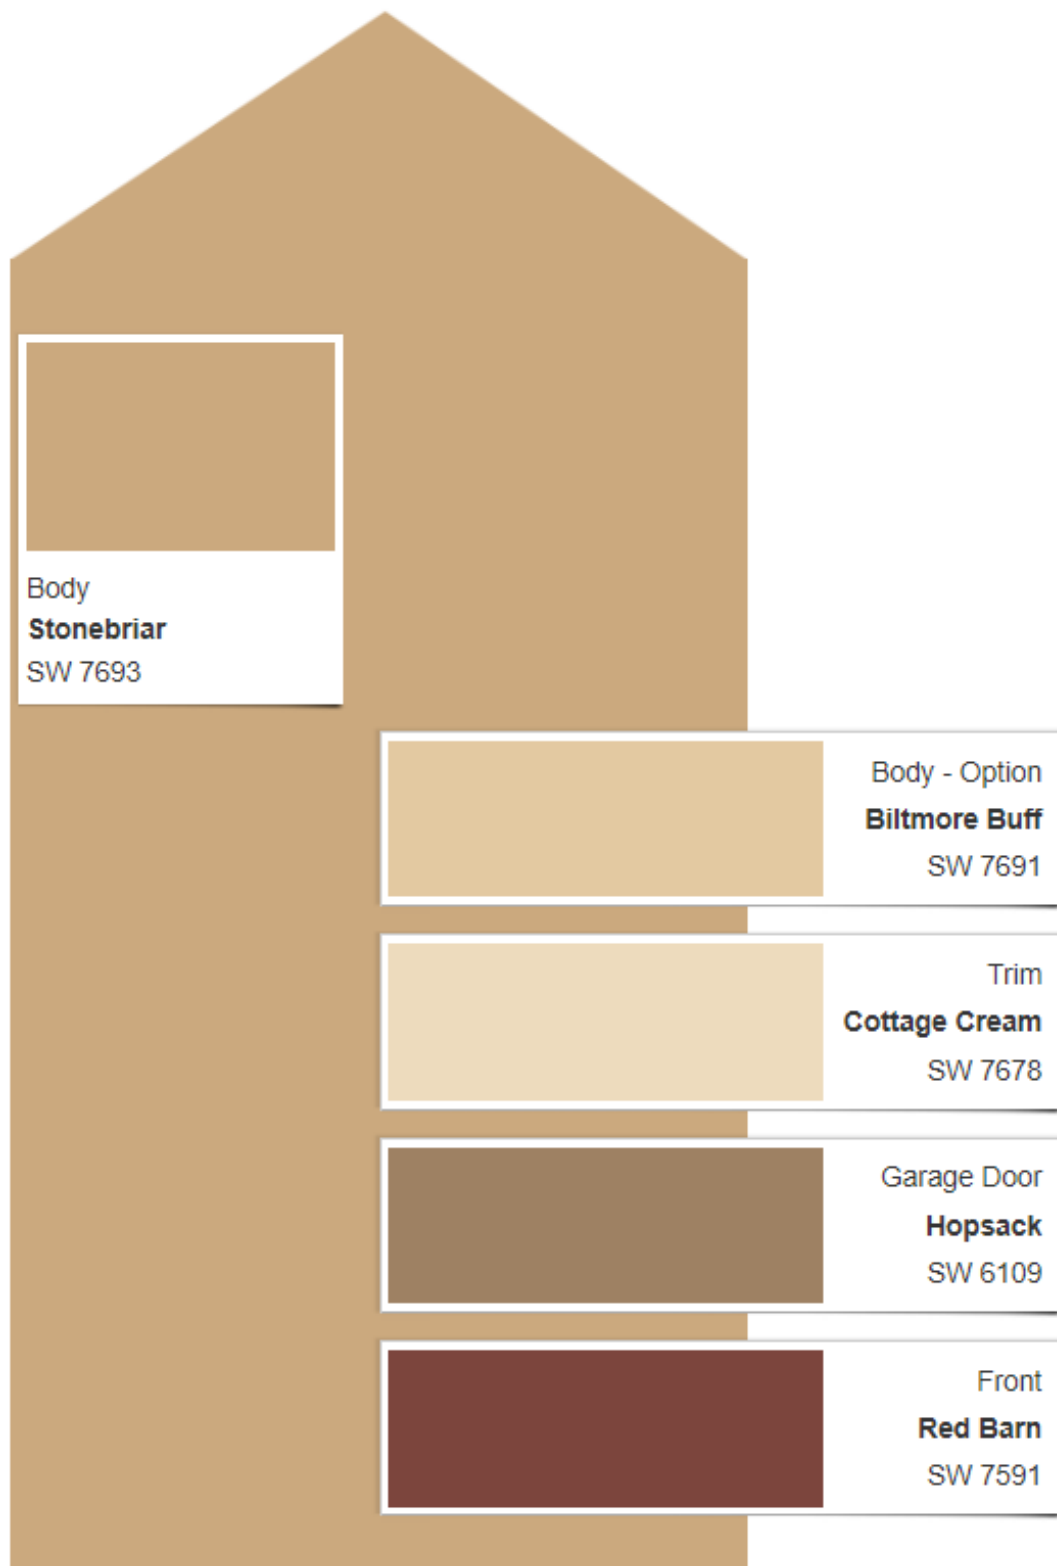

Color Group 4

Actual color may vary from on-screen representation. To confirm your color choices prior to purchase, please view a physical color chip, color card, or painted sample.

[Print this Scheme](#)