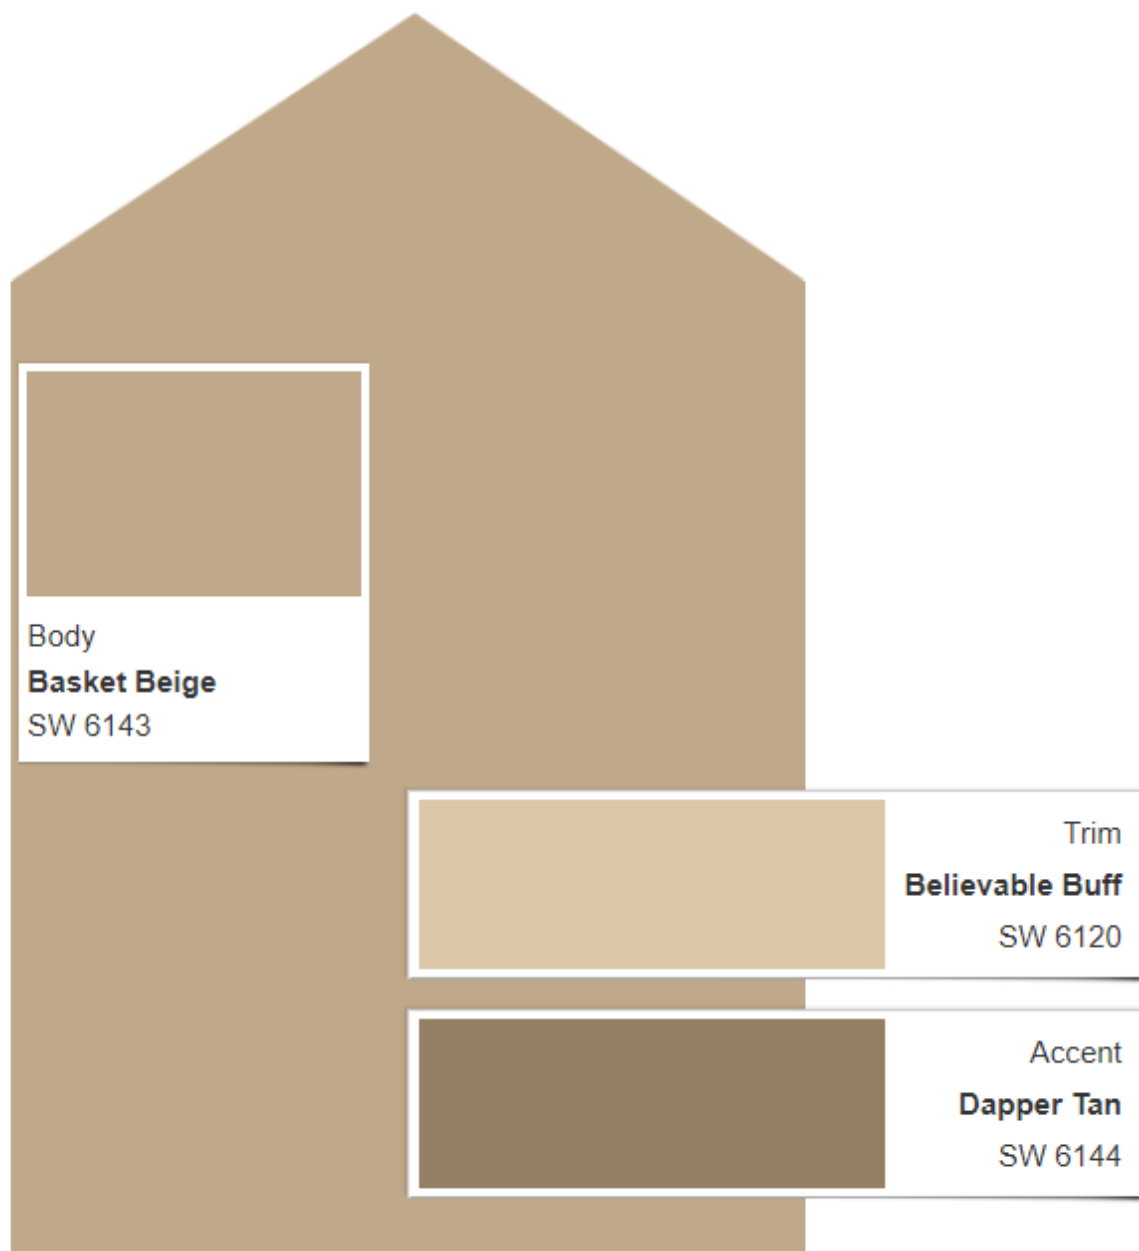

Scheme 716

Actual color may vary from on-screen representation. To confirm your color choices prior to purchase, please view a physical color chip, color card, or painted sample.

[Print this Scheme](#)