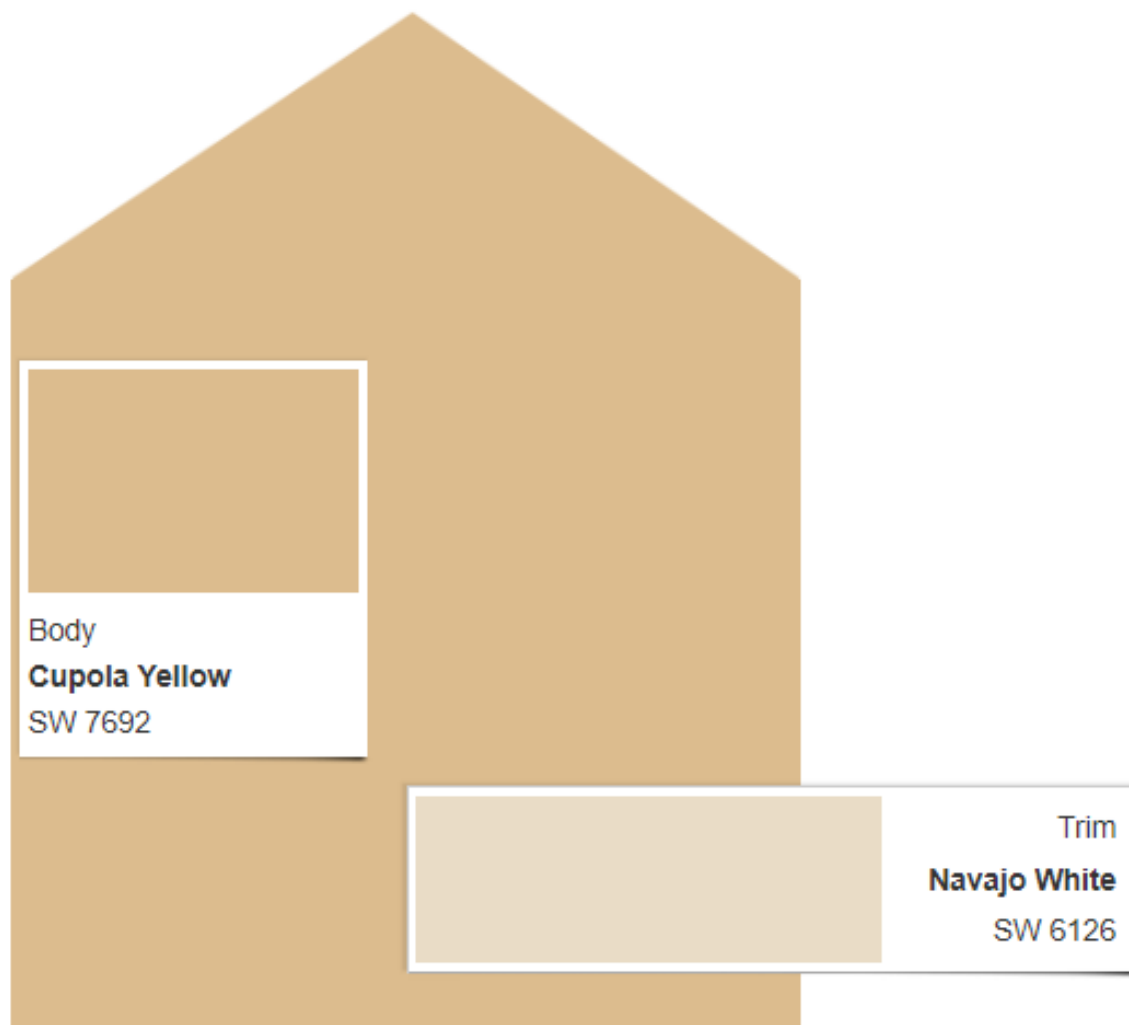

Scheme 19 reversible

Actual color may vary from on-screen representation. To confirm your color choices prior to purchase, please view a physical color chip, color card, or painted sample.

[Print this Scheme](#)