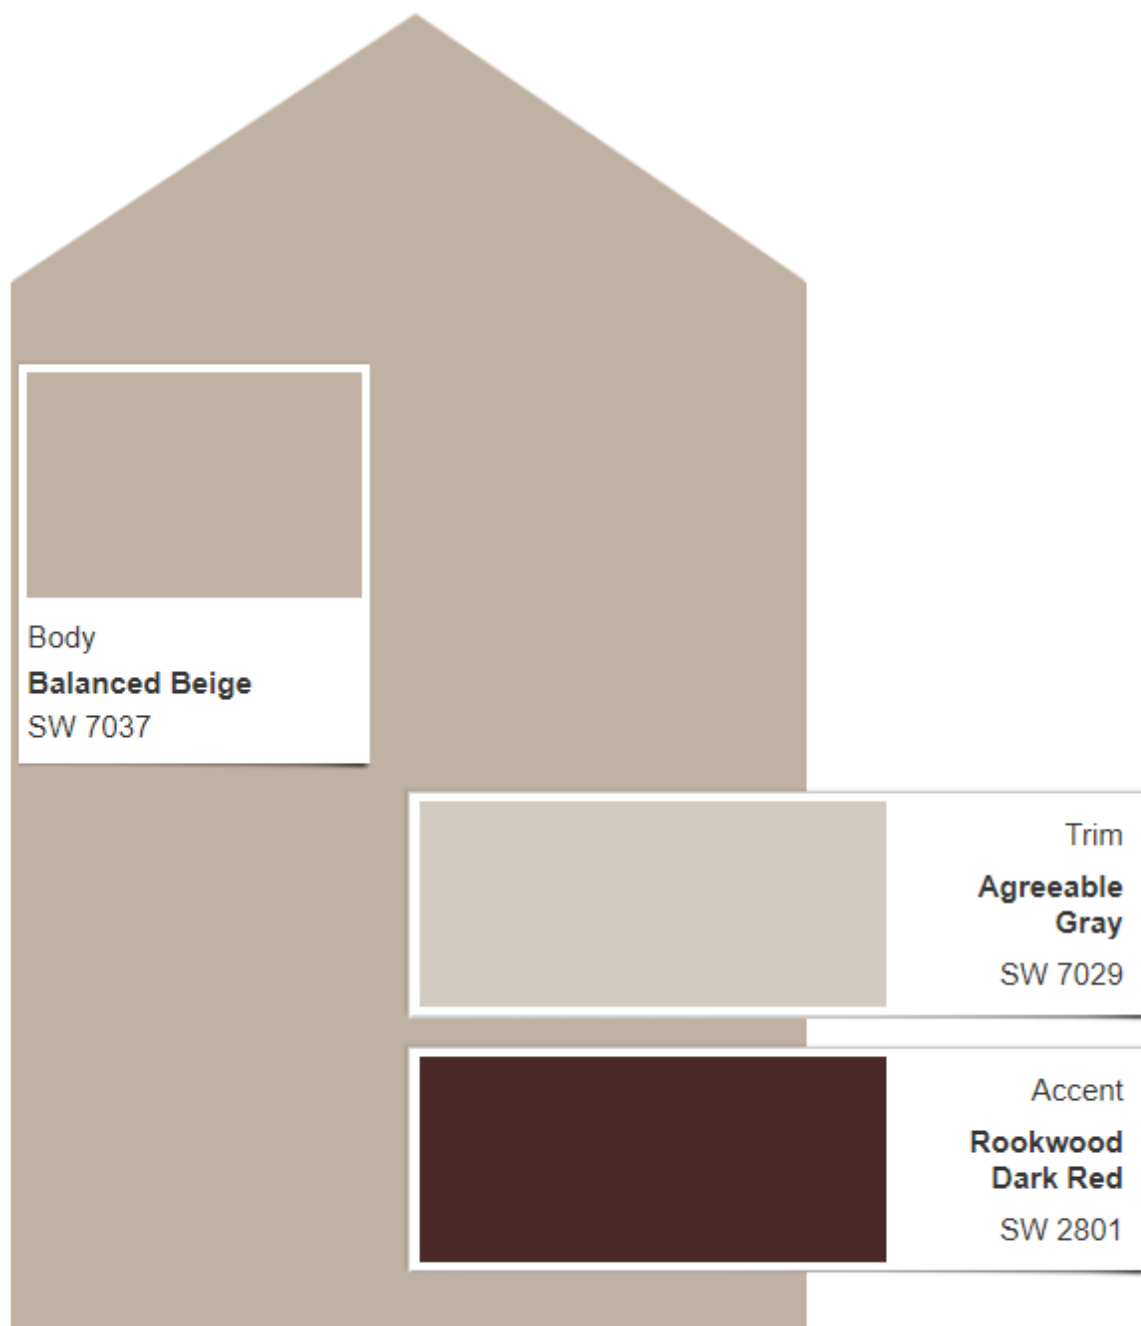

Scheme 22

Actual color may vary from on-screen representation. To confirm your color choices prior to purchase, please view a physical color chip, color card, or painted sample.

[Print this Scheme](#)

Scheme 700

Scheme 701

Actual color may vary from on-screen representation. To confirm your color choices prior to purchase, please view a physical color chip, color card, or painted sample.

[Print this Scheme](#)

Scheme 704

Actual color may vary from on-screen representation. To confirm your color choices prior to purchase, please view a physical color chip, color card, or painted sample.

[Print this Scheme](#)

Scheme 705

Actual color may vary from on-screen representation. To confirm your color choices prior to purchase, please view a physical color chip, color card, or painted sample.