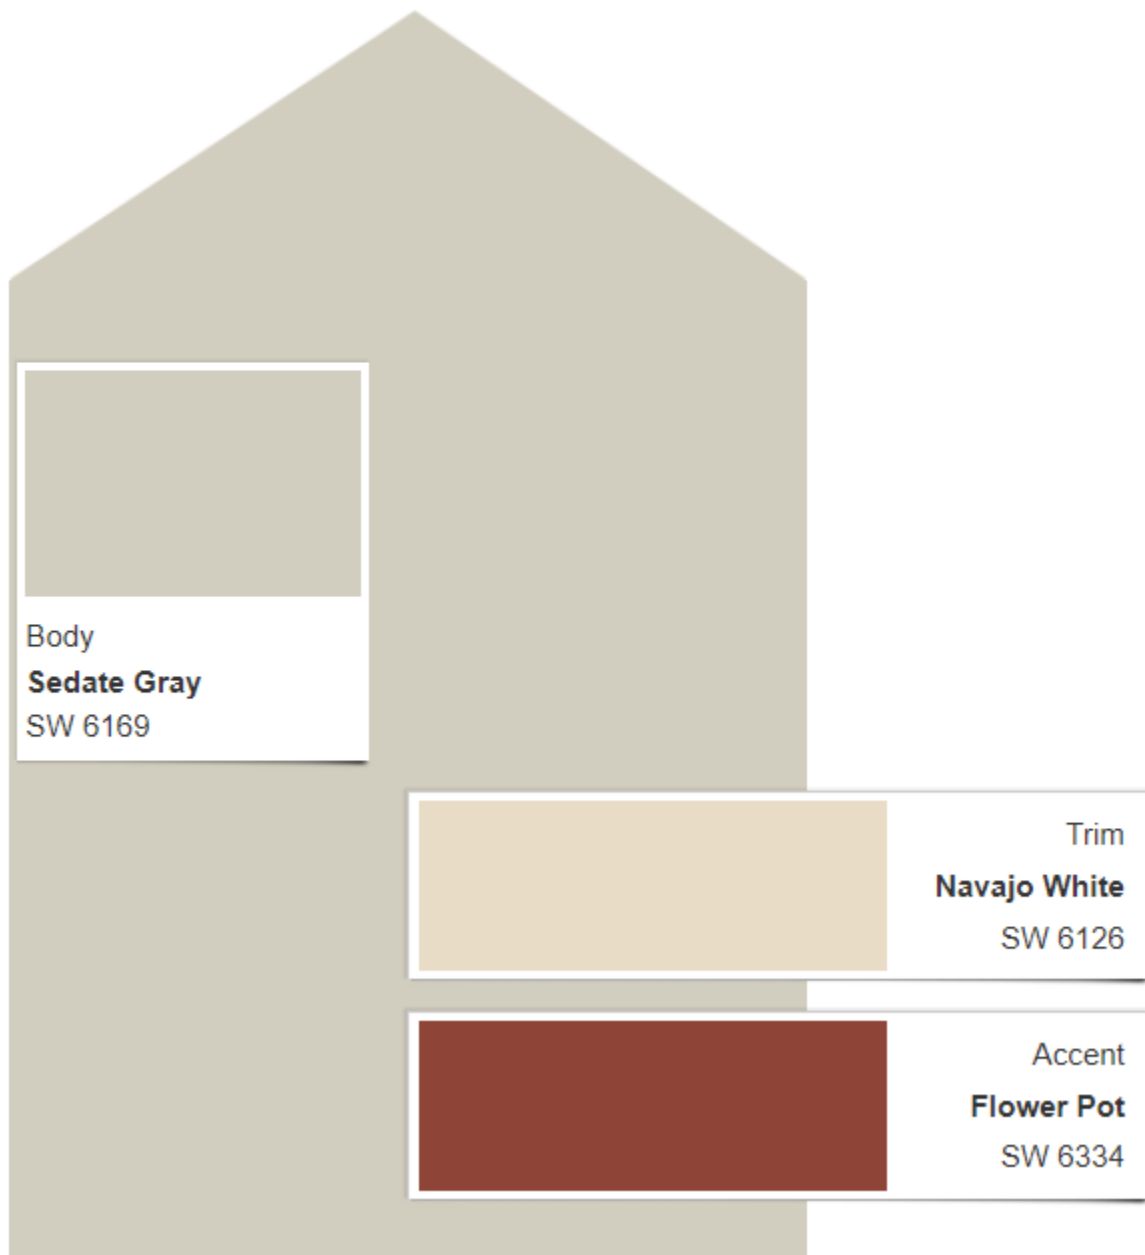

Package W2

Actual color may vary from on-screen representation. To confirm your color choices prior to purchase, please view a physical color chip, color card, or painted sample.

[Print this Scheme](#)