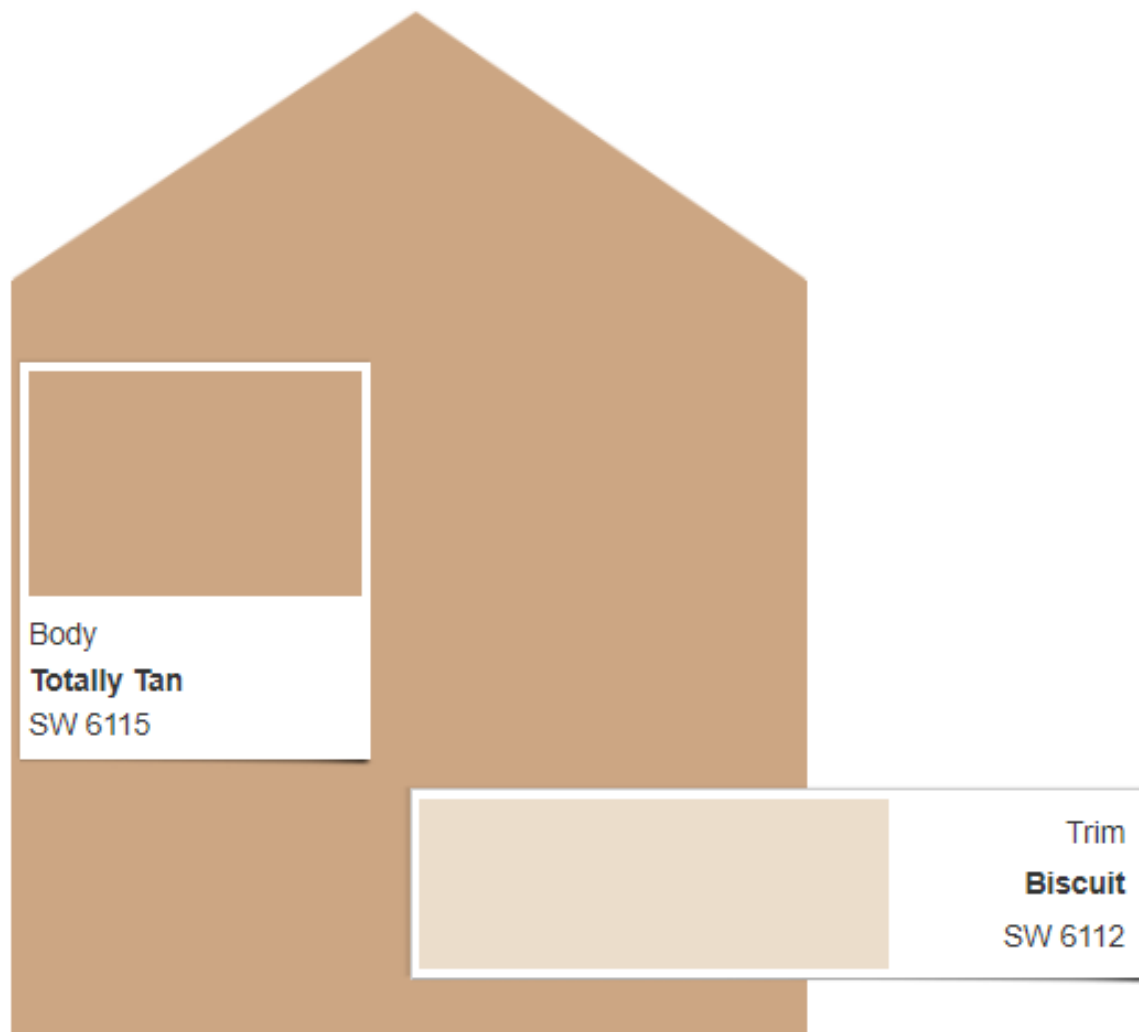

Scheme 8 reversible

Actual color may vary from on-screen representation. To confirm your color choices prior to purchase, please view a physical color chip, color card, or painted sample.

[Print this Scheme](#)