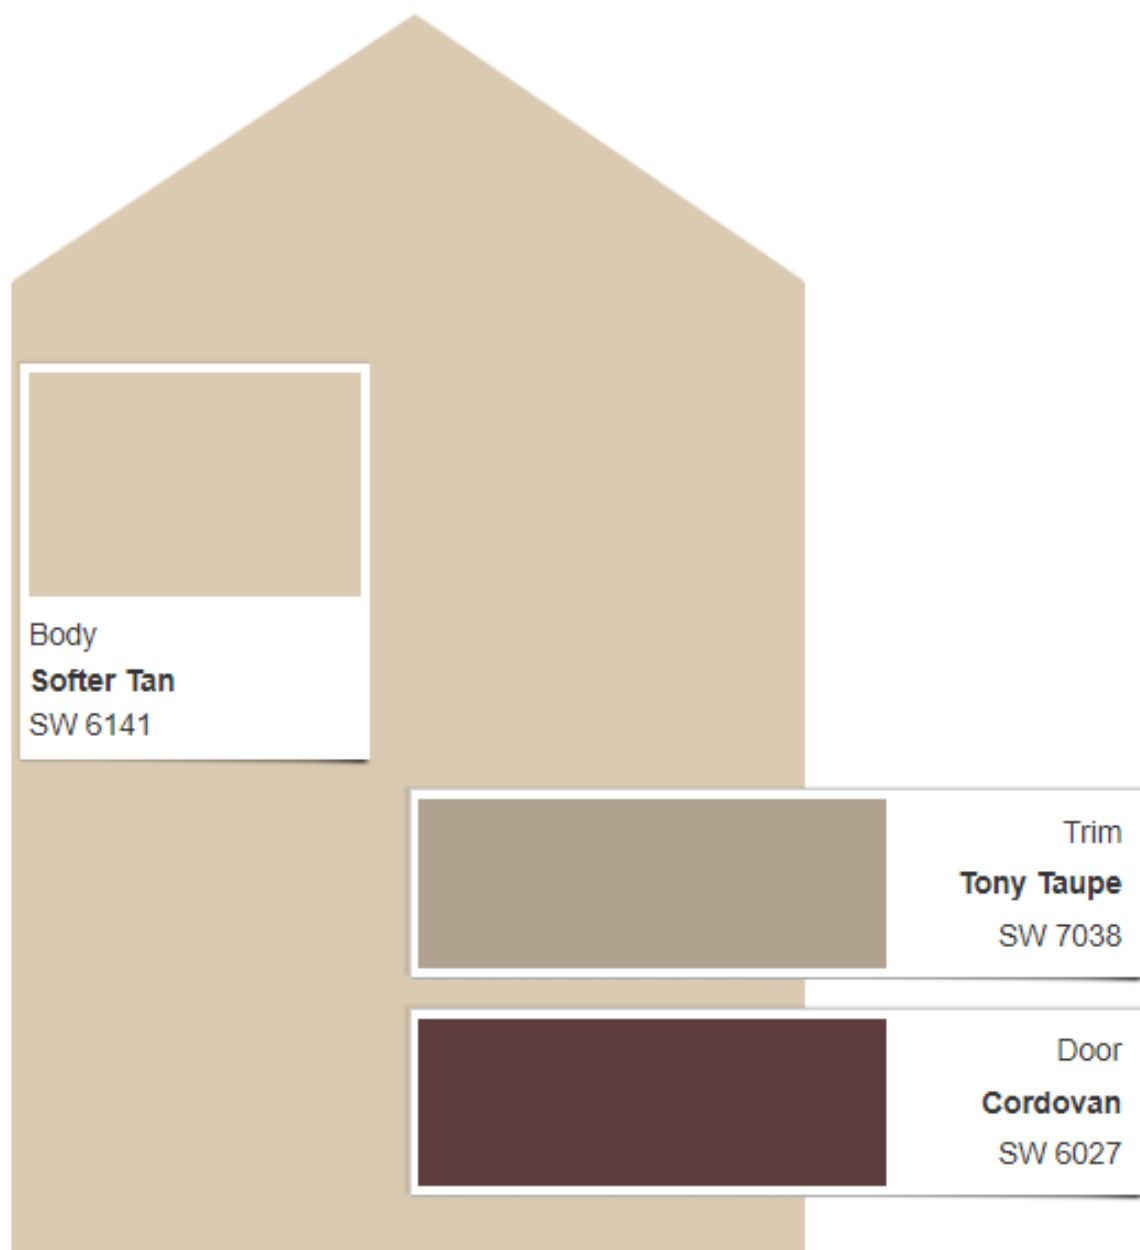

Package C2

Actual color may vary from on-screen representation. To confirm your color choices prior to purchase, please view a physical color chip, color card, or painted sample.

[Print this Scheme](#)