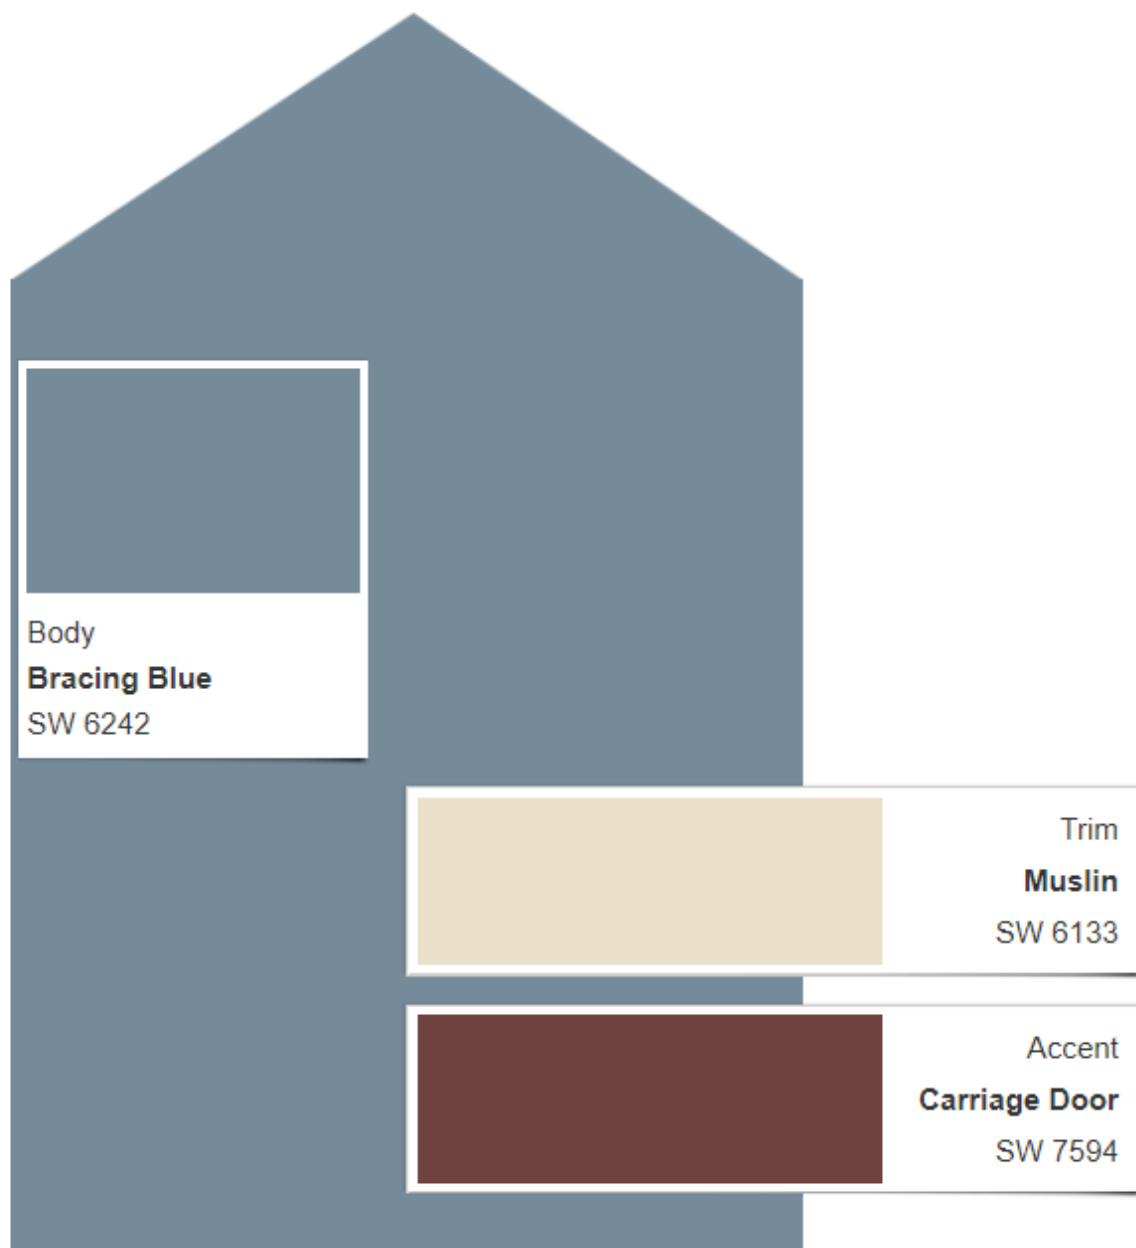

Package N2

Actual color may vary from on-screen representation. To confirm your color choices prior to purchase, please view a physical color chip, color card, or painted sample.

[Print this Scheme](#)

Package 02

Actual color may vary from on-screen representation. To confirm your color choices prior to purchase, please view a physical color chip, color card, or painted sample.

[Print this Scheme](#)

Package P2

Actual color may vary from on-screen representation. To confirm your color choices prior to purchase, please view a physical color chip, color card, or painted sample.

[Print this Scheme](#)

Package Q2

Actual color may vary from on-screen representation. To confirm your color choices prior to purchase, please view a physical color chip, color card, or painted sample.

[Print this Scheme](#)

Package T2

Actual color may vary from on-screen representation. To confirm your color choices prior to purchase, please view a physical color chip, color card, or painted sample.

[Print this Scheme](#)

Package U2