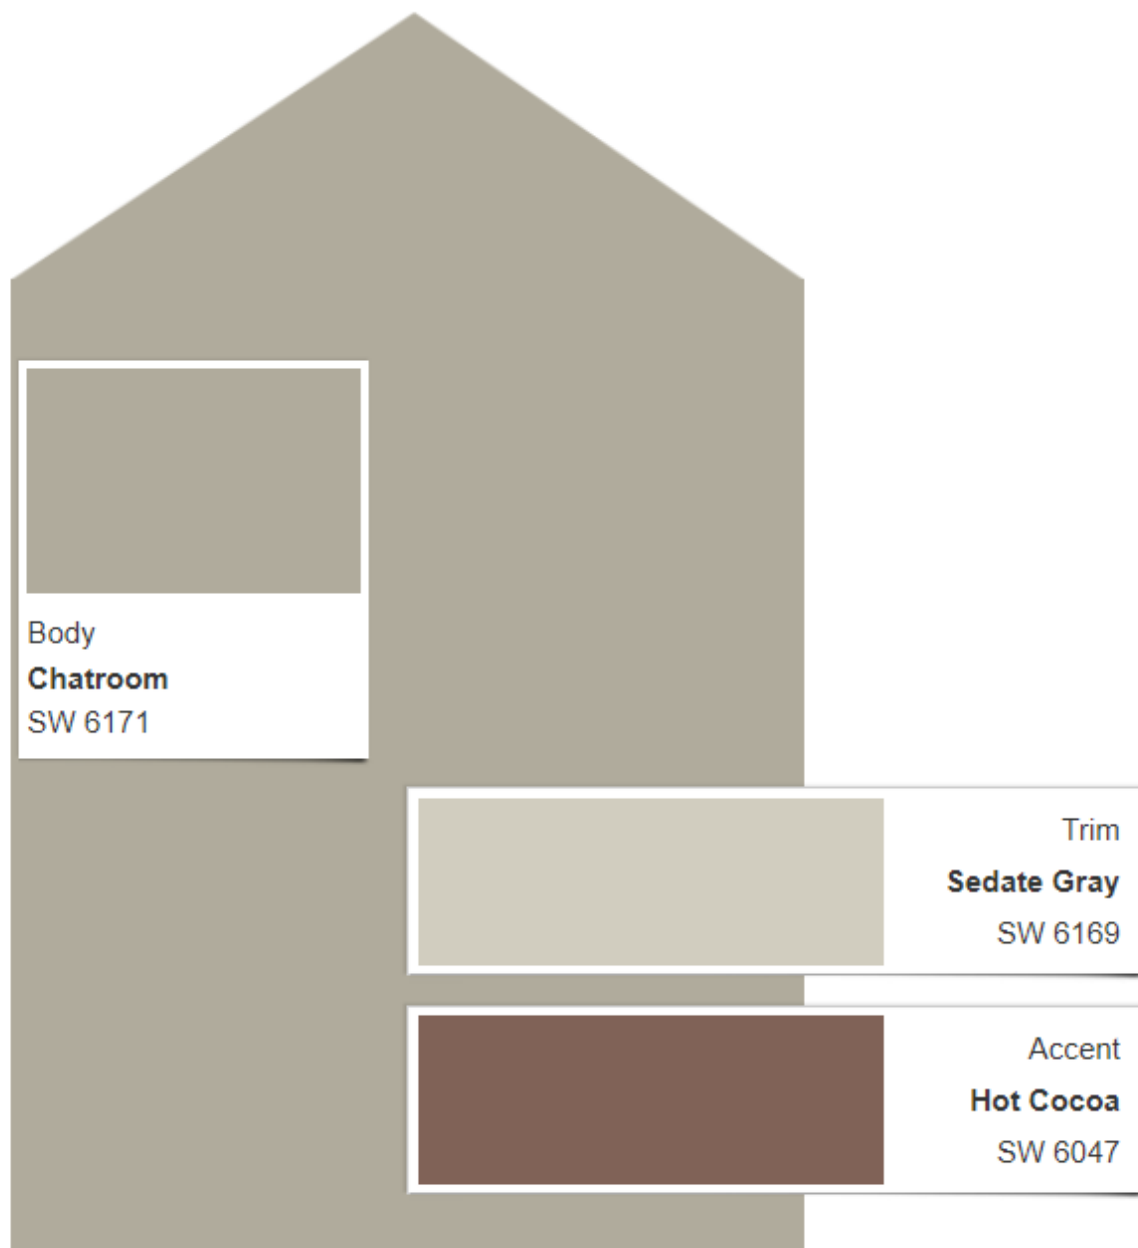

Scheme 711

Actual color may vary from on-screen representation. To confirm your color choices prior to purchase, please view a physical color chip, color card, or painted sample.

[Print this Scheme](#)

Scheme 715

Actual color may vary from on-screen representation. To confirm your color choices prior to purchase, please view a physical color chip, color card, or painted sample.

[Print this Scheme](#)

Scheme 716

Actual color may vary from on-screen representation. To confirm your color choices prior to purchase, please view a physical color chip, color card, or painted sample.

[Print this Scheme](#)

Scheme 717

Actual color may vary from on-screen representation. To confirm your color choices prior to purchase, please view a physical color chip, color card, or painted sample.

[Print this Scheme](#)

Scheme 718

Actual color may vary from on-screen representation. To confirm your color choices prior to purchase, please view a physical color chip, color card, or painted sample.

[Print this Scheme](#)

Body
Antique White
SW 6119