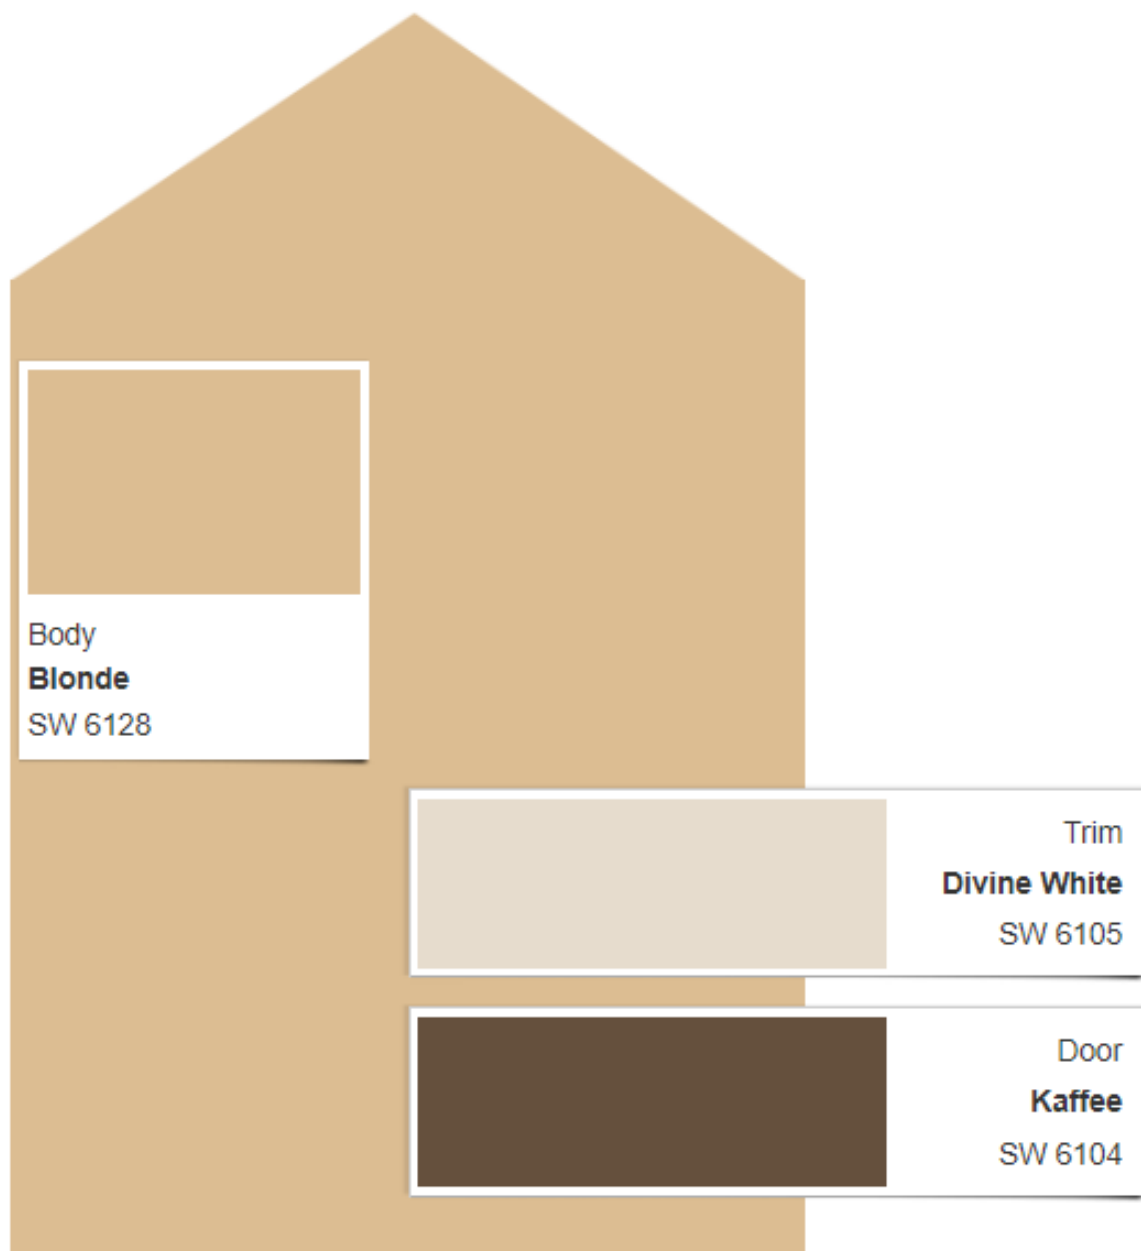

Scheme 701

Actual color may vary from on-screen representation. To confirm your color choices prior to purchase, please view a physical color chip, color card, or painted sample.

[Print this Scheme](#)

Scheme 704

Actual color may vary from on-screen representation. To confirm your color choices prior to purchase, please view a physical color chip, color card, or painted sample.

[Print this Scheme](#)

Scheme 705

Actual color may vary from on-screen representation. To confirm your color choices prior to purchase, please view a physical color chip, color card, or painted sample.

[Print this Scheme](#)

Scheme 710

Actual color may vary from on-screen representation. To confirm your color choices prior to purchase, please view a physical color chip, color card, or painted sample.

[Print this Scheme](#)